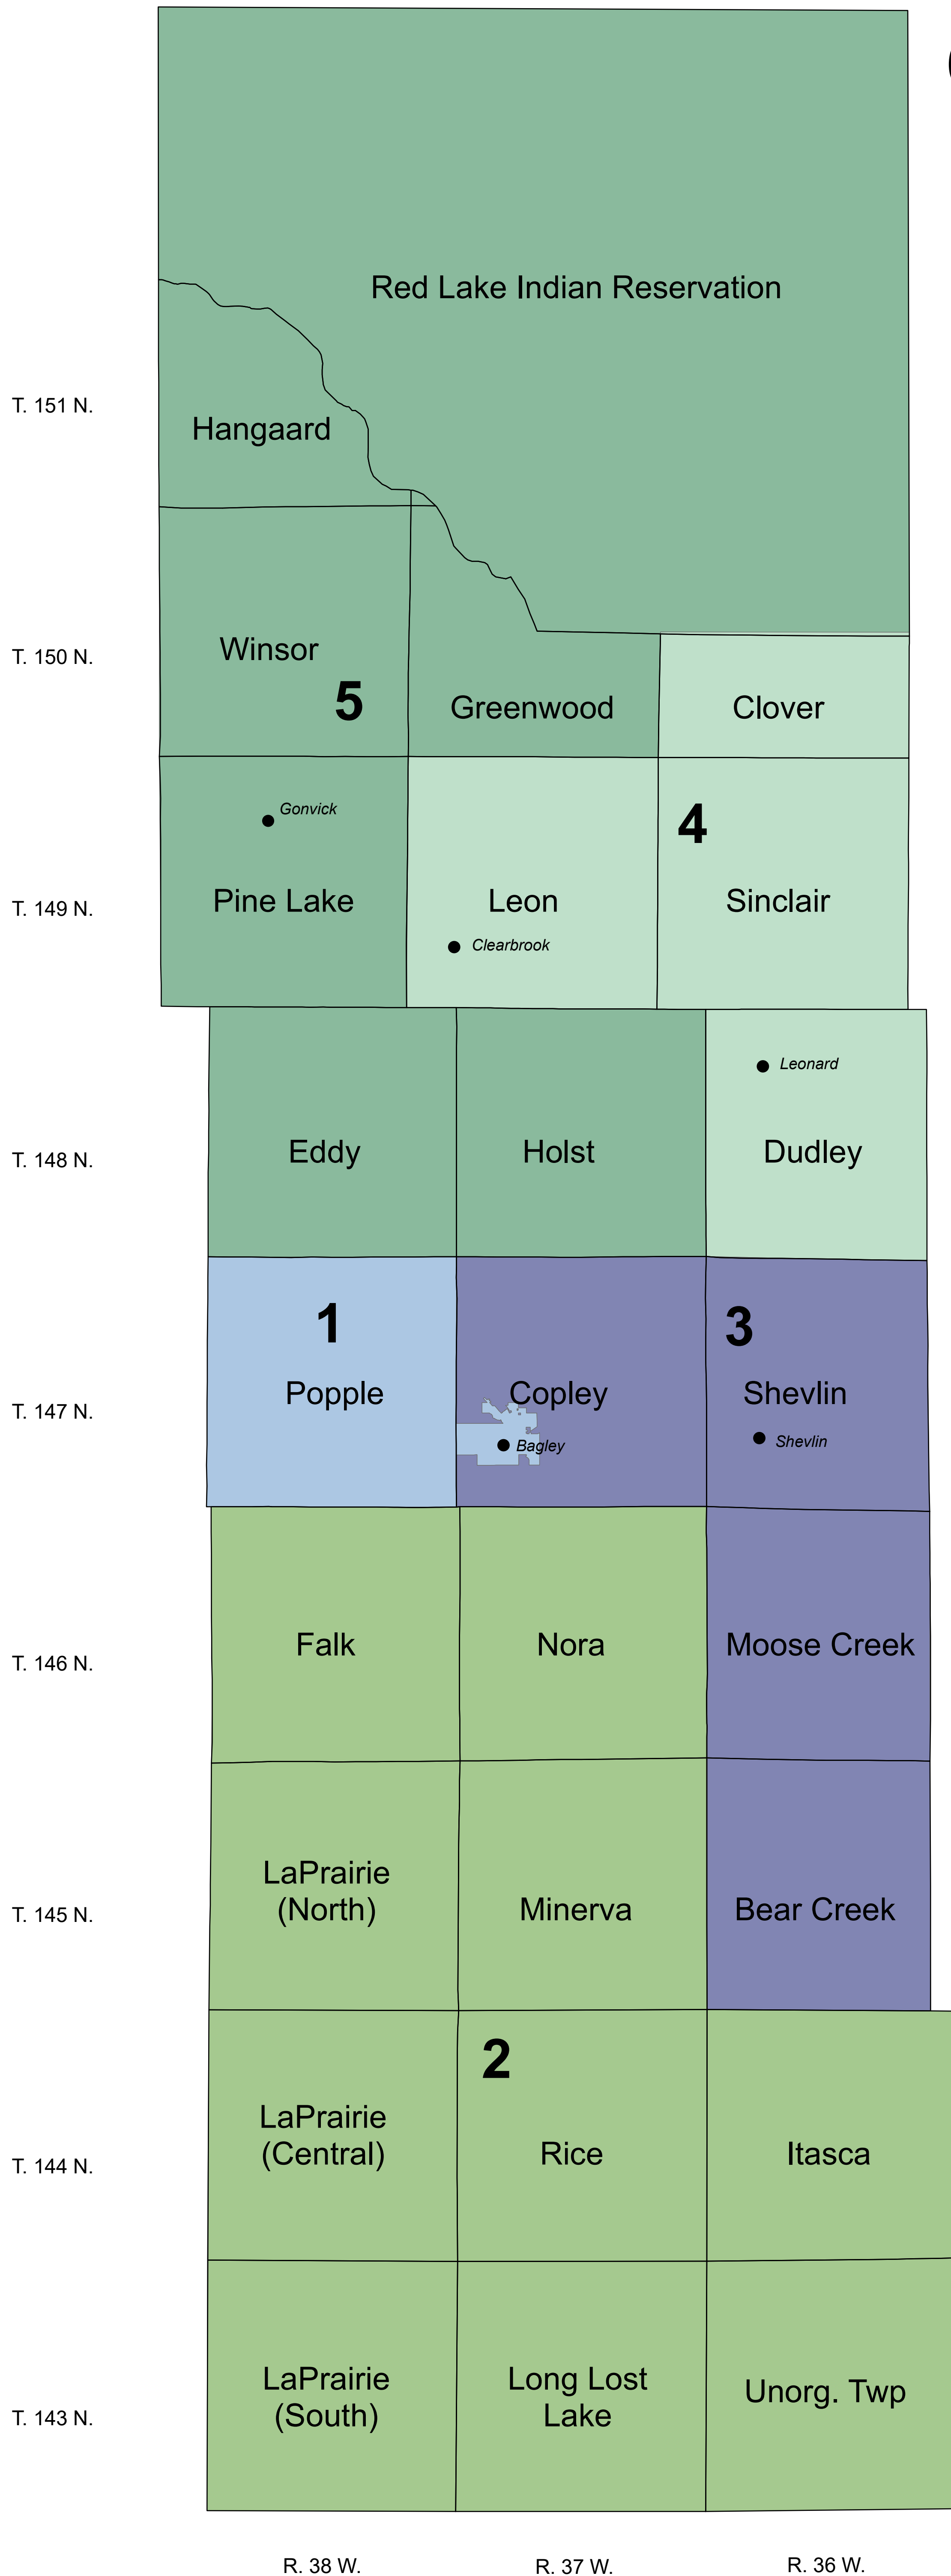

Clearwater County Commissioner Districts

Commissioner Districts

- District 1**
City of Bagley
Popple Township
- District 2**
LaPrairie Townships
Falk Township
Minerva Township
Nora Township
Rice Township
Itasca Township
Unorganized Township
Long Lost Lake Township
- District 3**
City of Shevlin
Shevlin Township
Copley Township
Moose Creek Township
Bear Creek Township
- District 4**
City of Clearbrook
City of Leonard
Clover Township
Leon Township
Sinclair Township
Dudley Township
- District 5**
City of Gonvick
Holst Township
Eddy Township
Pine Lake Township
Winsor Township
Hangaard Township
Red Lake Indian Reservation
Greenwood Township