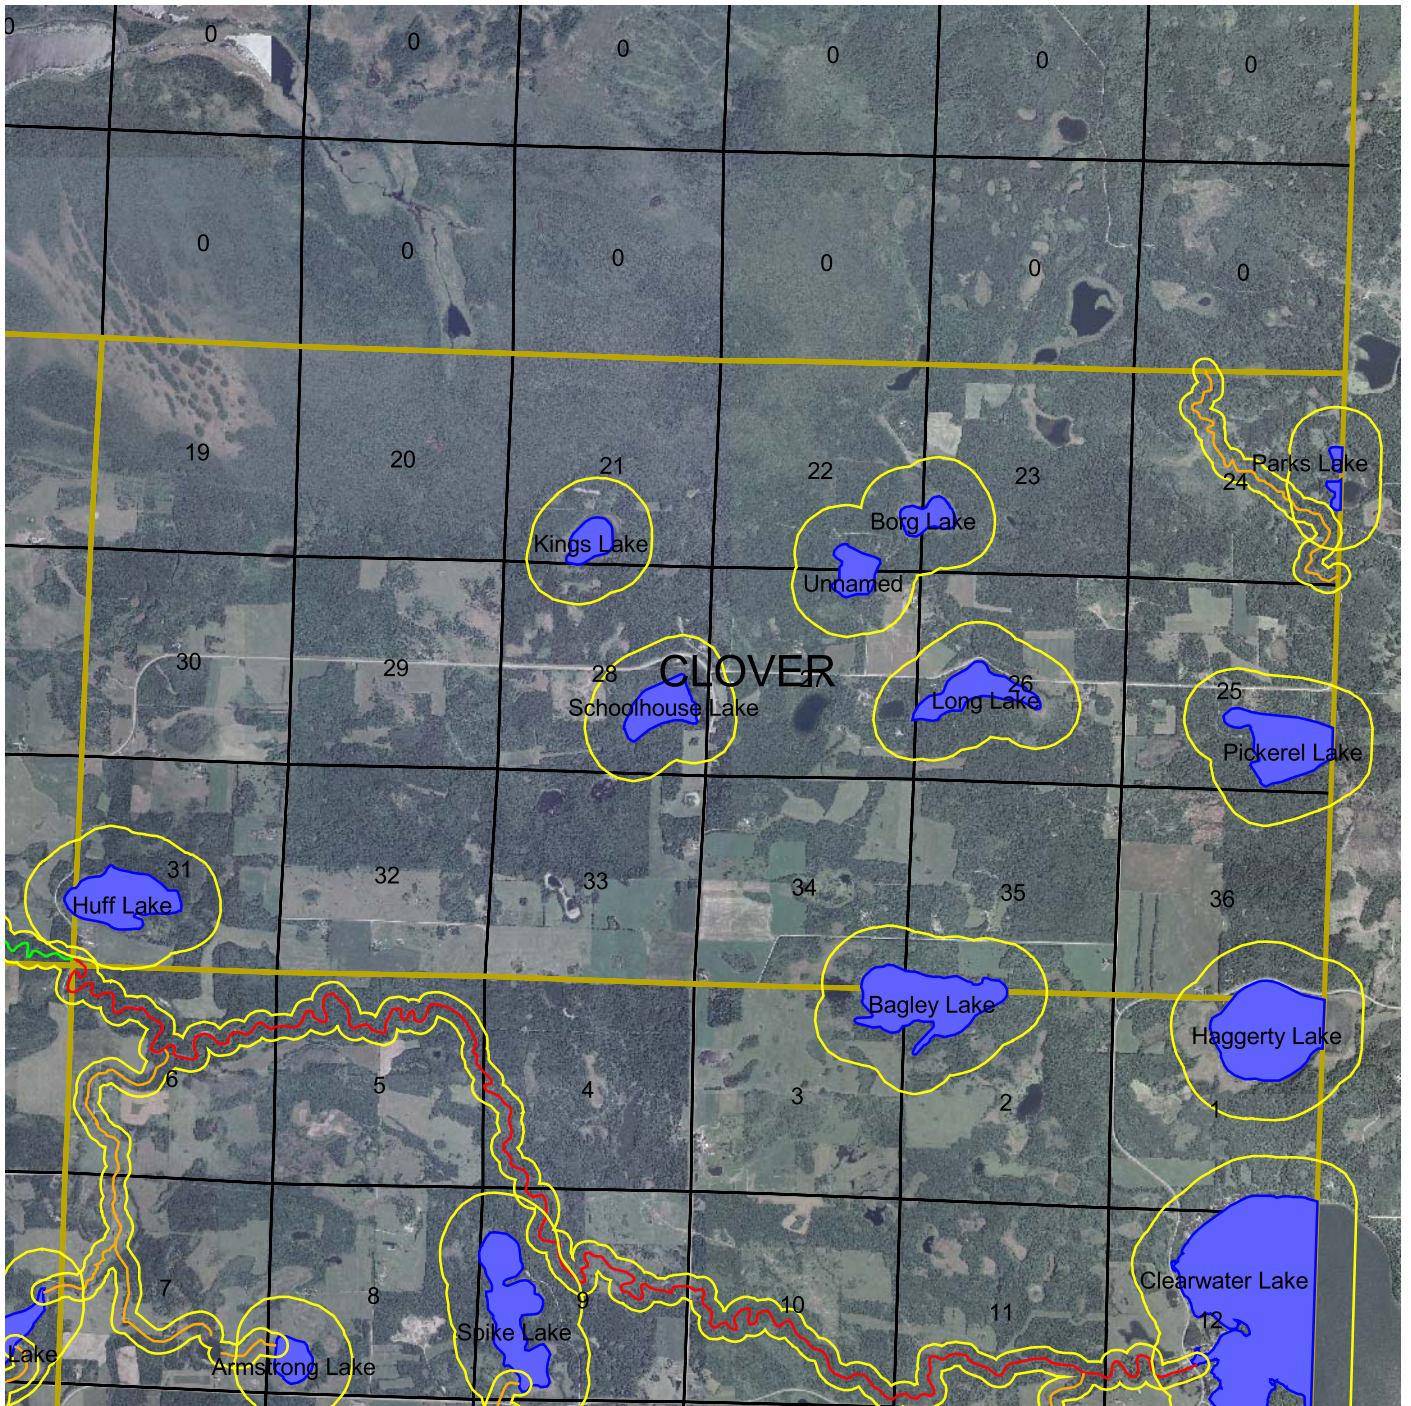

Clover Township

Clearwater County
Environmental Services

Shoreland Management Zone

Protected Streams

Agricultural

Forested

Transitional

Tributary

Protected Lakes

Sections

Township

Image

NAIP 2003 Color Aerial

Shoreland Management Zone:
1000' from lakes - 300' from streams