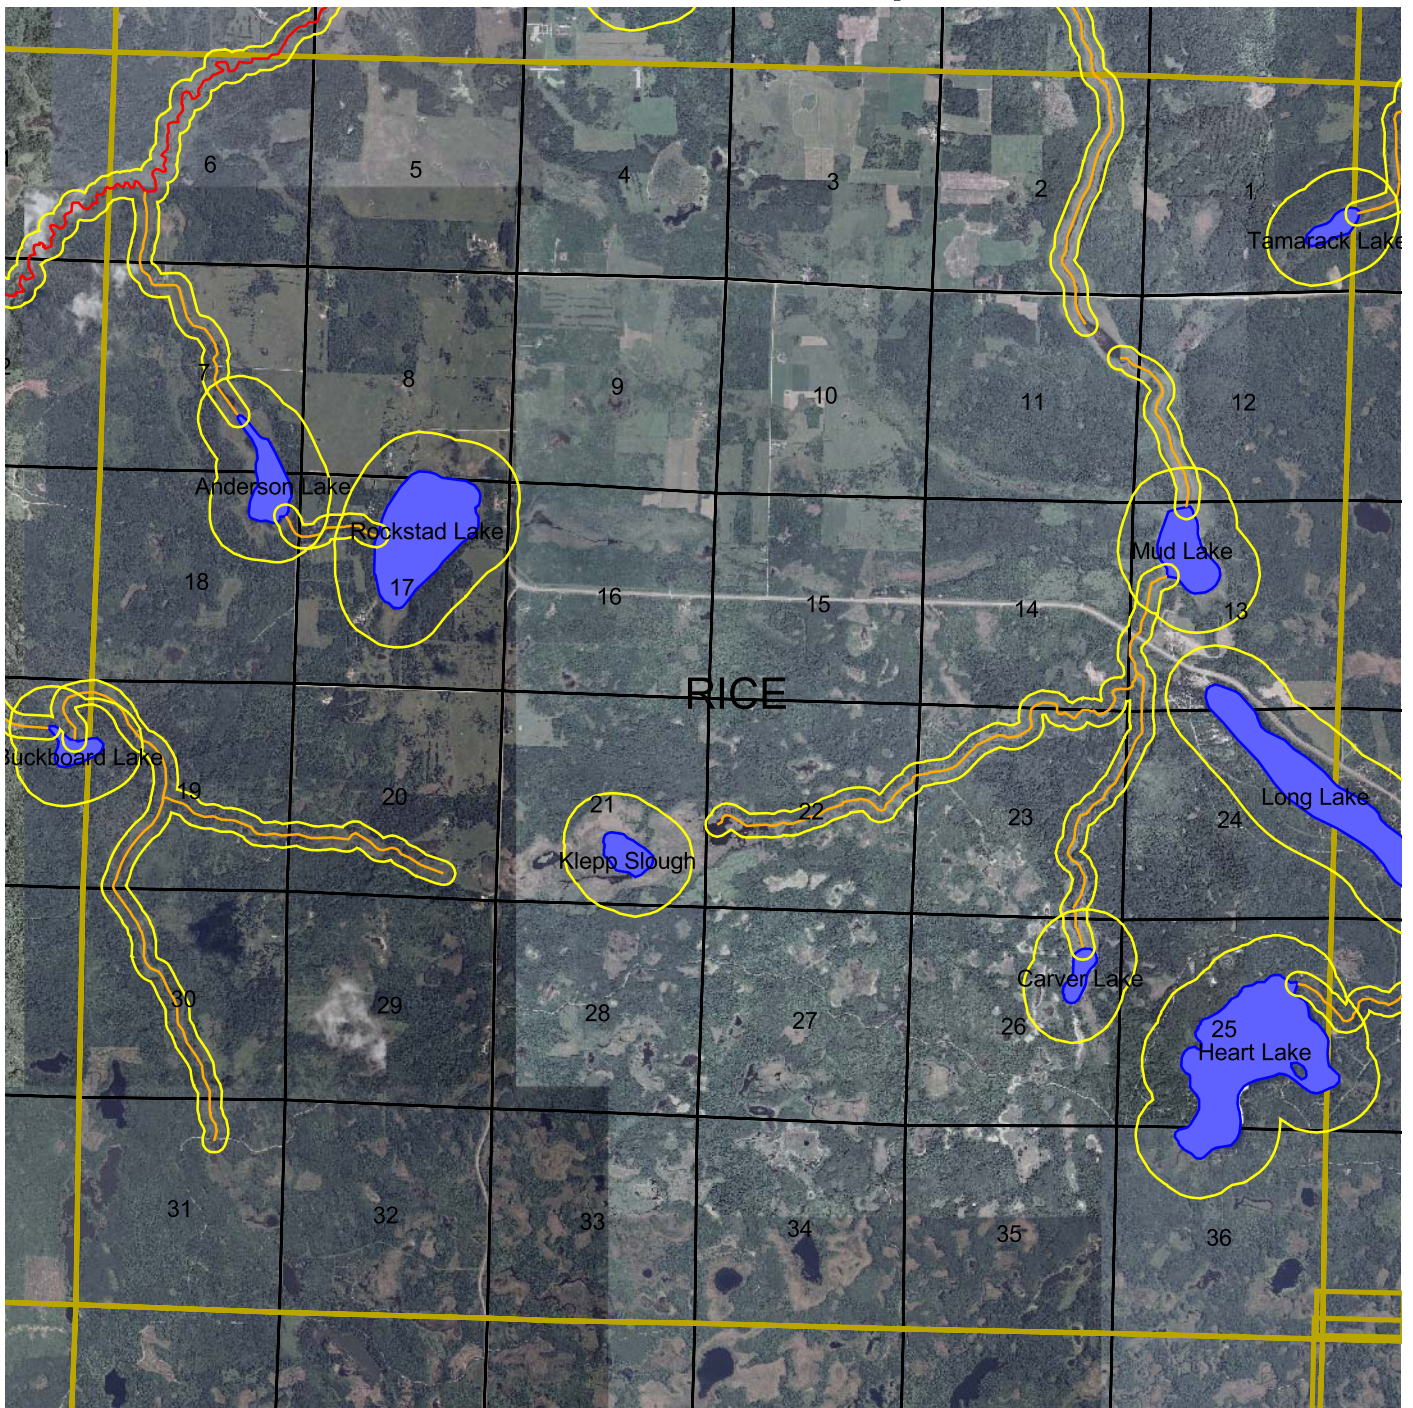

Rice Township

Shoreland Management Zone

Protected Streams

-  Agricultural
-  Forested
-  Transitional
-  Tributary

Protected Lakes

Sections

Township

Image

NAIP 2003 Color Aerial

Shoreland Management Zone:
1000' from lakes - 300' from streams

Clearwater County
Environmental Services