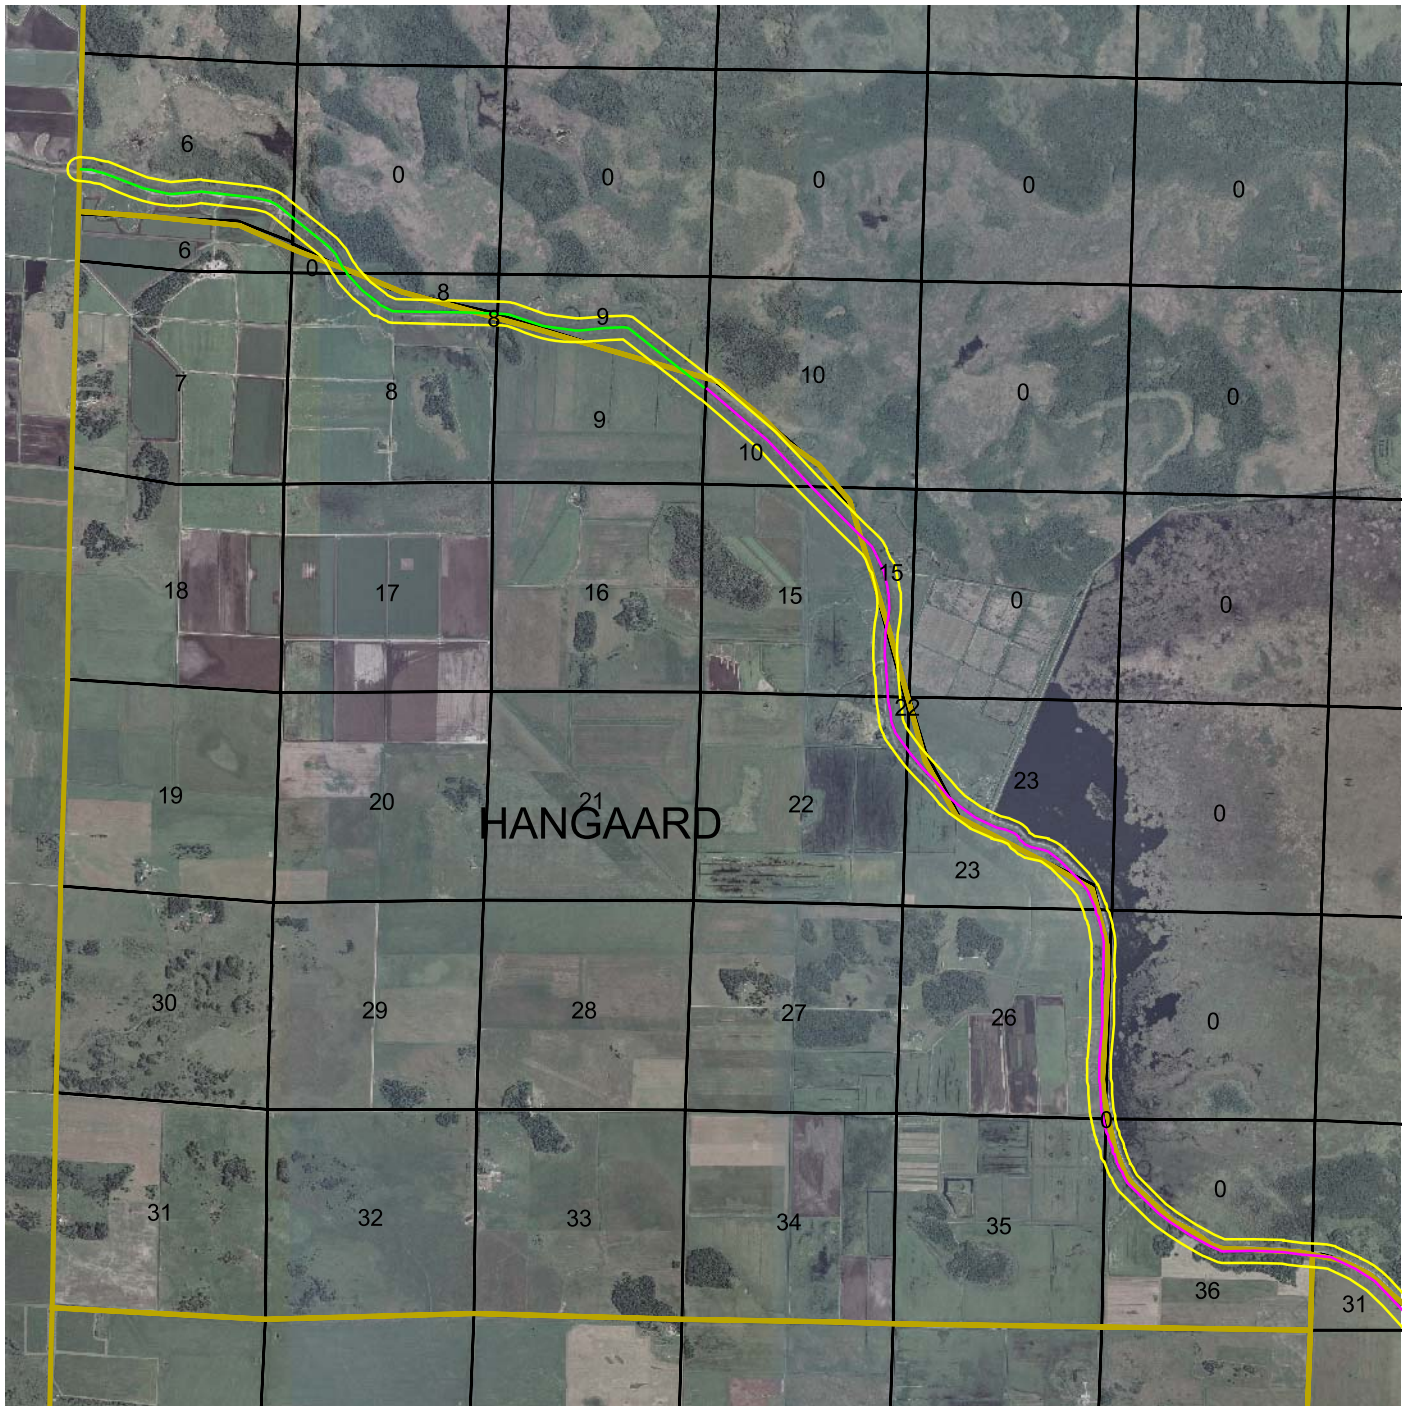

Hangaard Township

Clearwater County
Environmental Services

Shoreland Management Zone

Protected Streams

-  Agricultural
-  Forested
-  Transitional
-  Tributary

Protected Lakes

Sections

Township

Image

NAIP 2003 Color Aerial

Shoreland Management Zone:
1000' from lakes 300' from streams