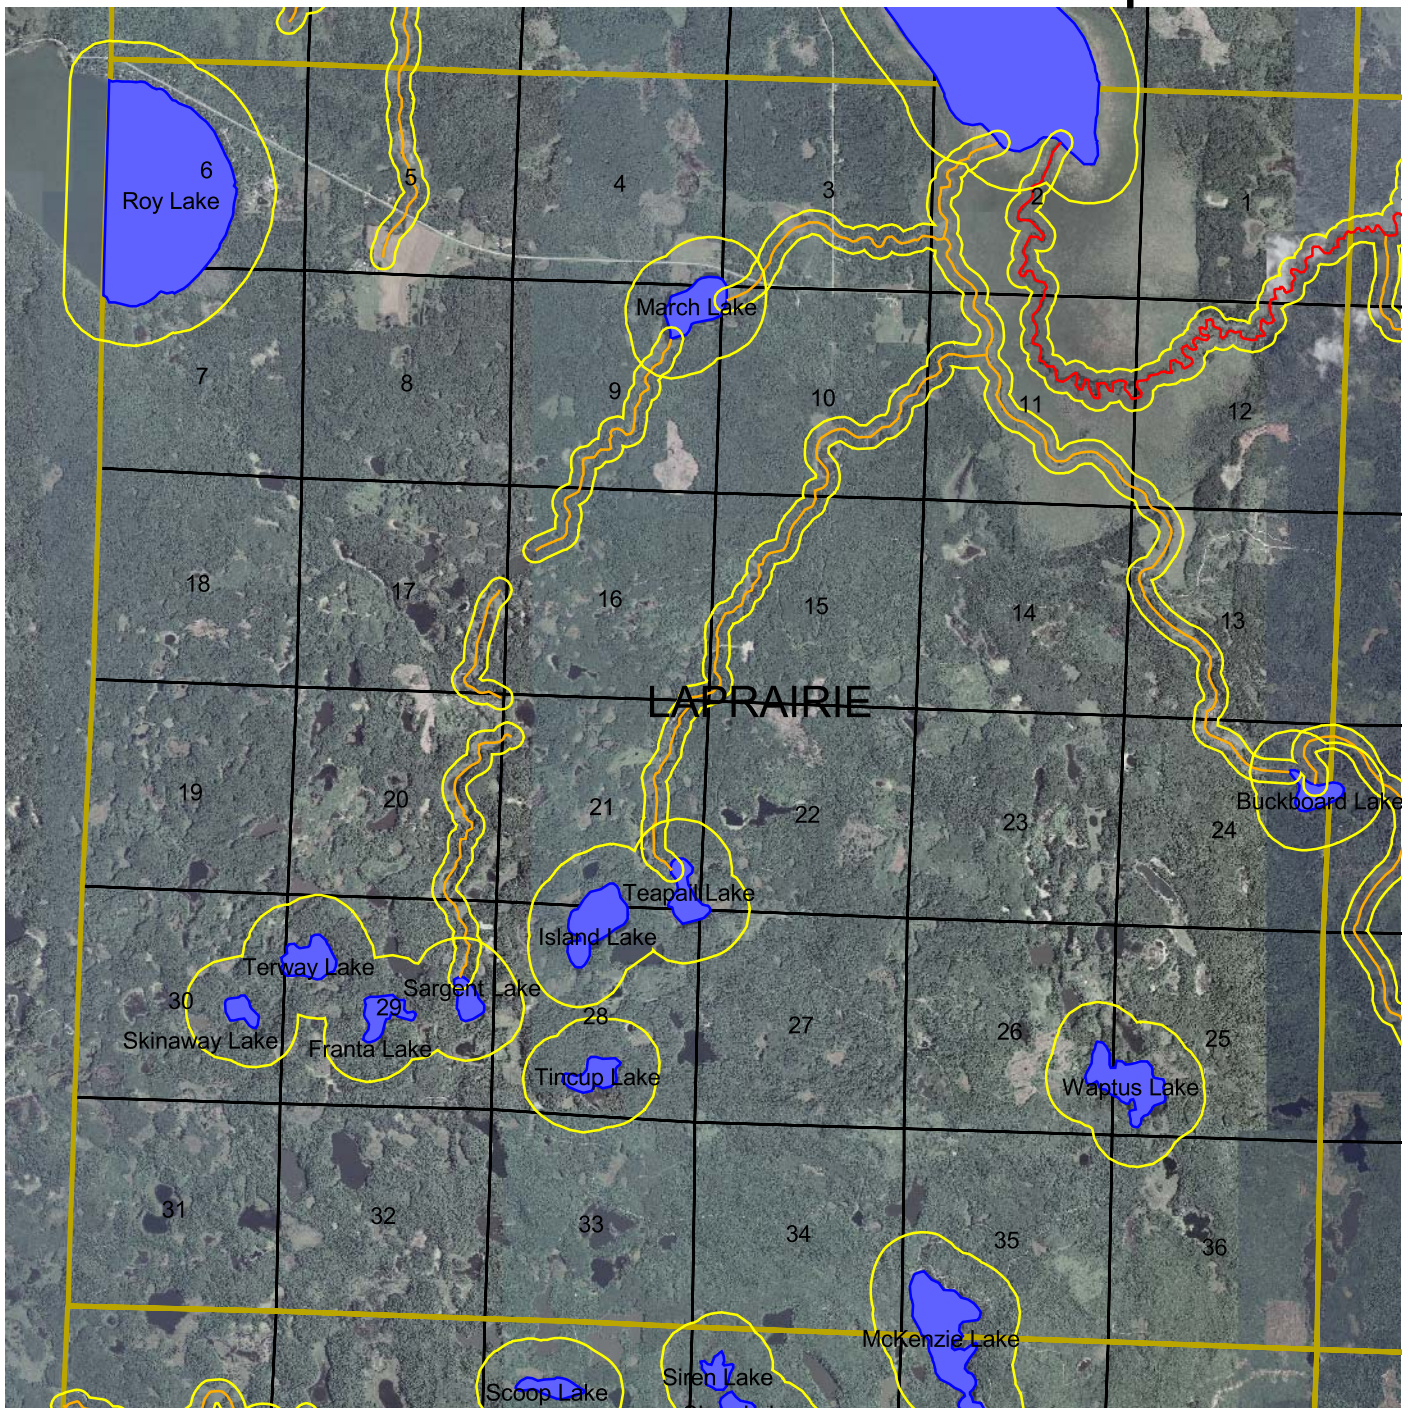

Central LaPrairie Township

Shoreland Management Zone

Protected Streams

Agricultural
Forested
Transitional
Tributary

Protected Lakes

Sections

Township

Image

NAIP 2003 Color Aerial

Shoreland Management Zone:
1000' from lakes - 300' from streams

Clearwater County
Environmental Services