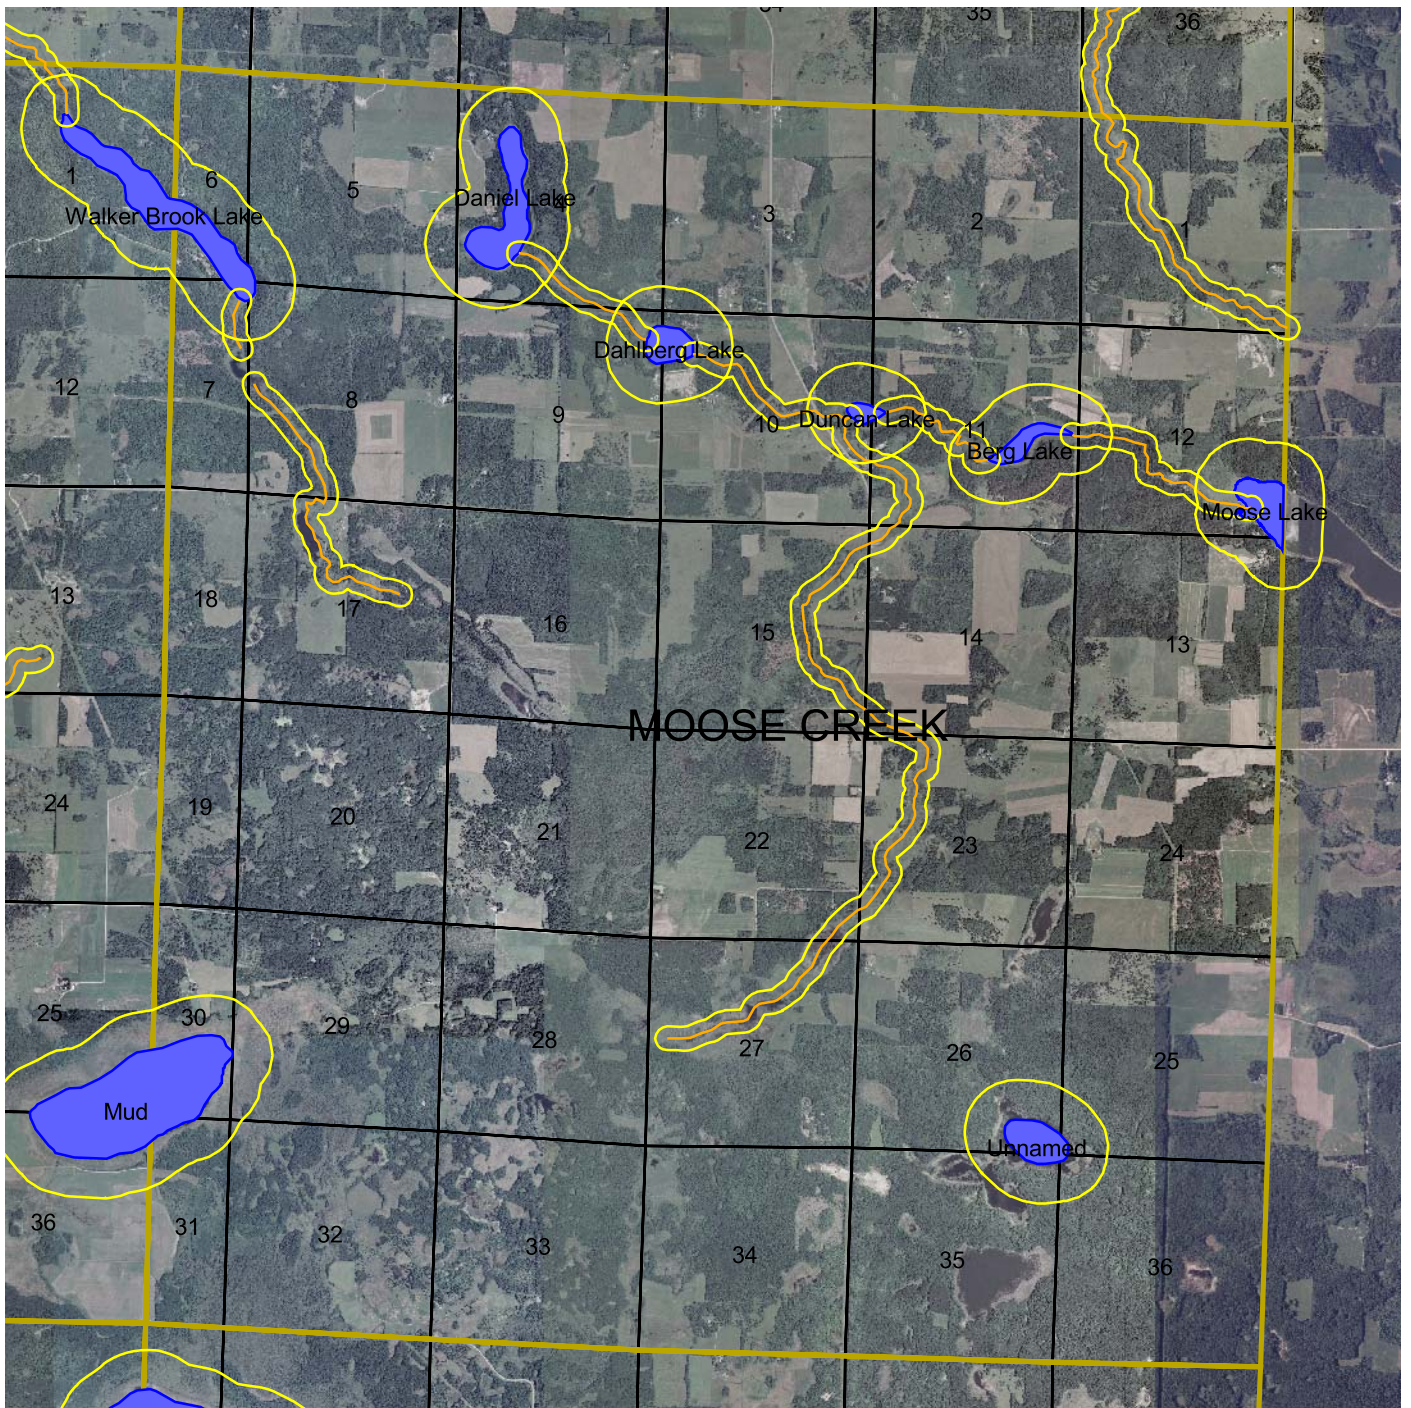

# Moose Creek Township

## Shoreland Management Zone

Protected Streams

Agricultural

Forested

Transitional

Tributary

Protected Lakes

Sections

Township

Image

NAIP 2003 Color Aerial

Shoreland Management Zone:  
1000' from lakes - 300' from streams

Clearwater County  
Environmental Services