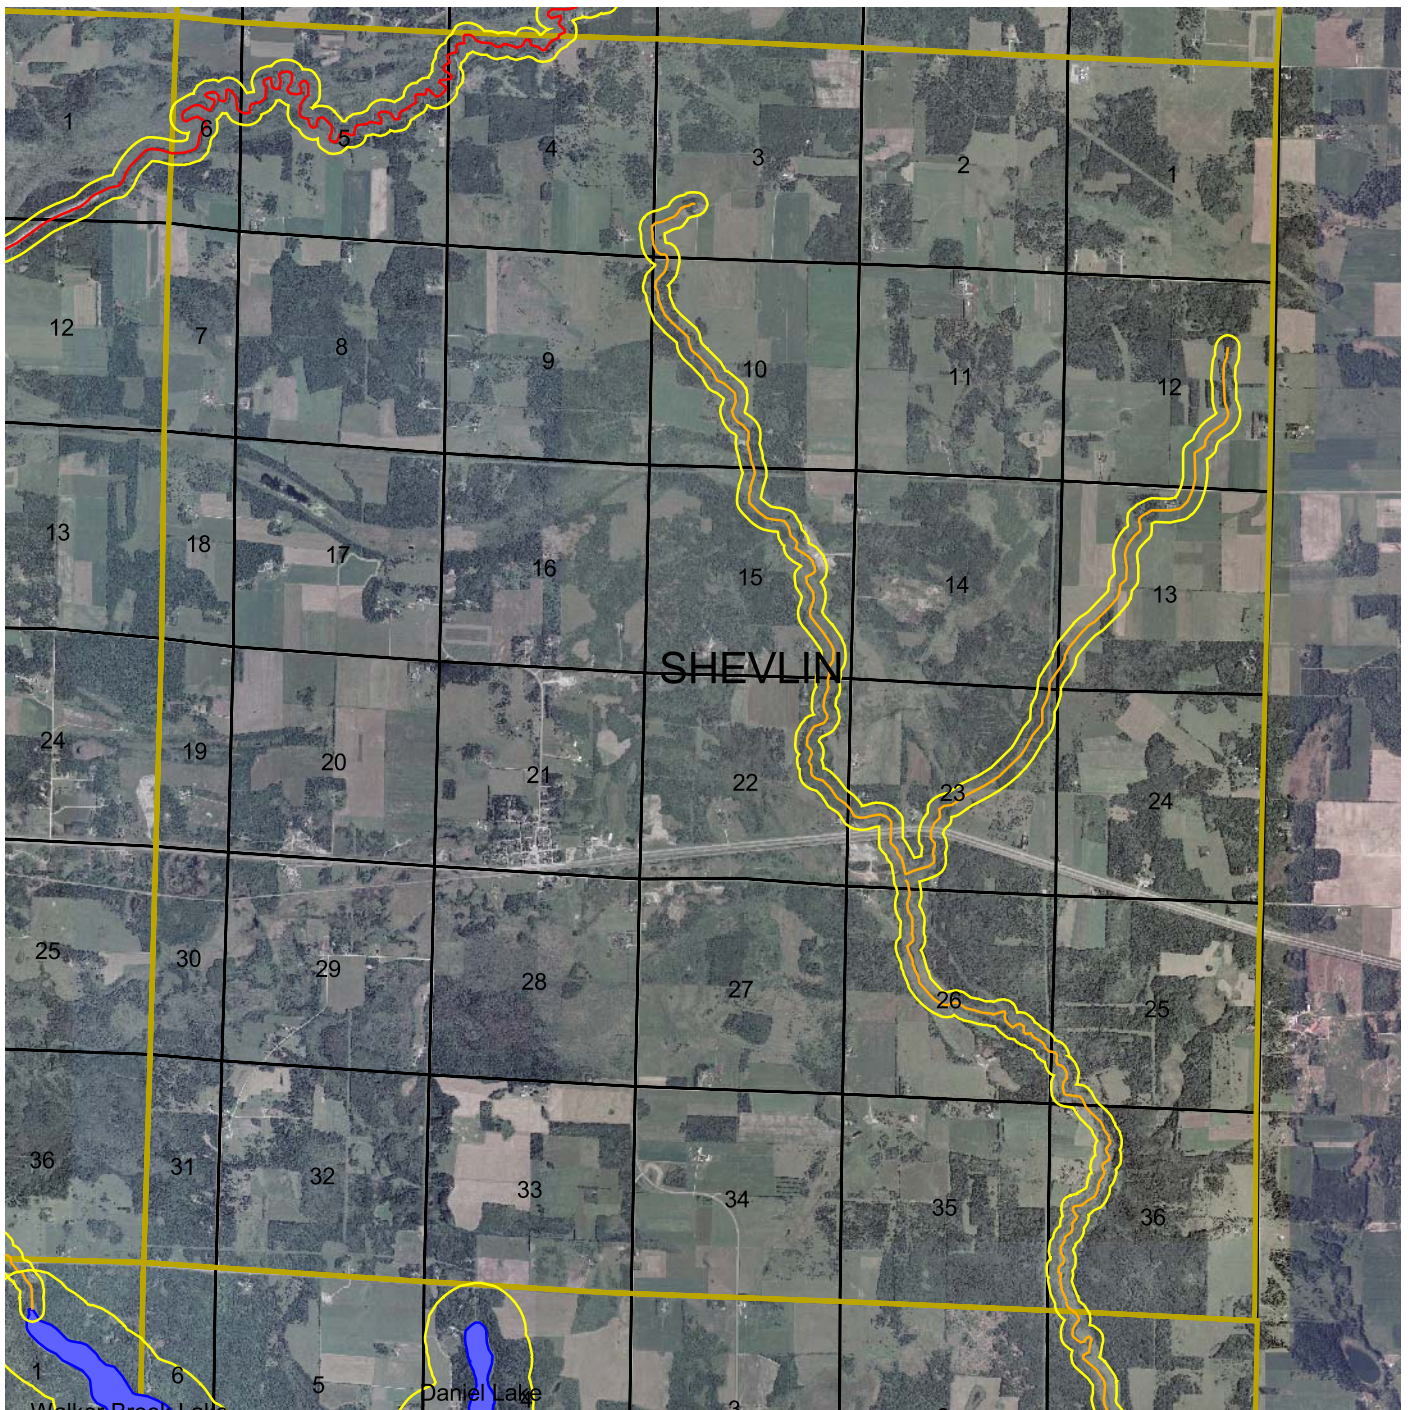

# Shevlin Township

## Shoreland Management Zone

Protected Streams

Agricultural

Forested

Transitional

Tributary

Protected Lakes

Sections

Township

Image

NAIP 2003 Color Aerial

Shoreland Management Zone:  
1000' from lakes - 300' from streams

Clearwater County  
Environmental Services