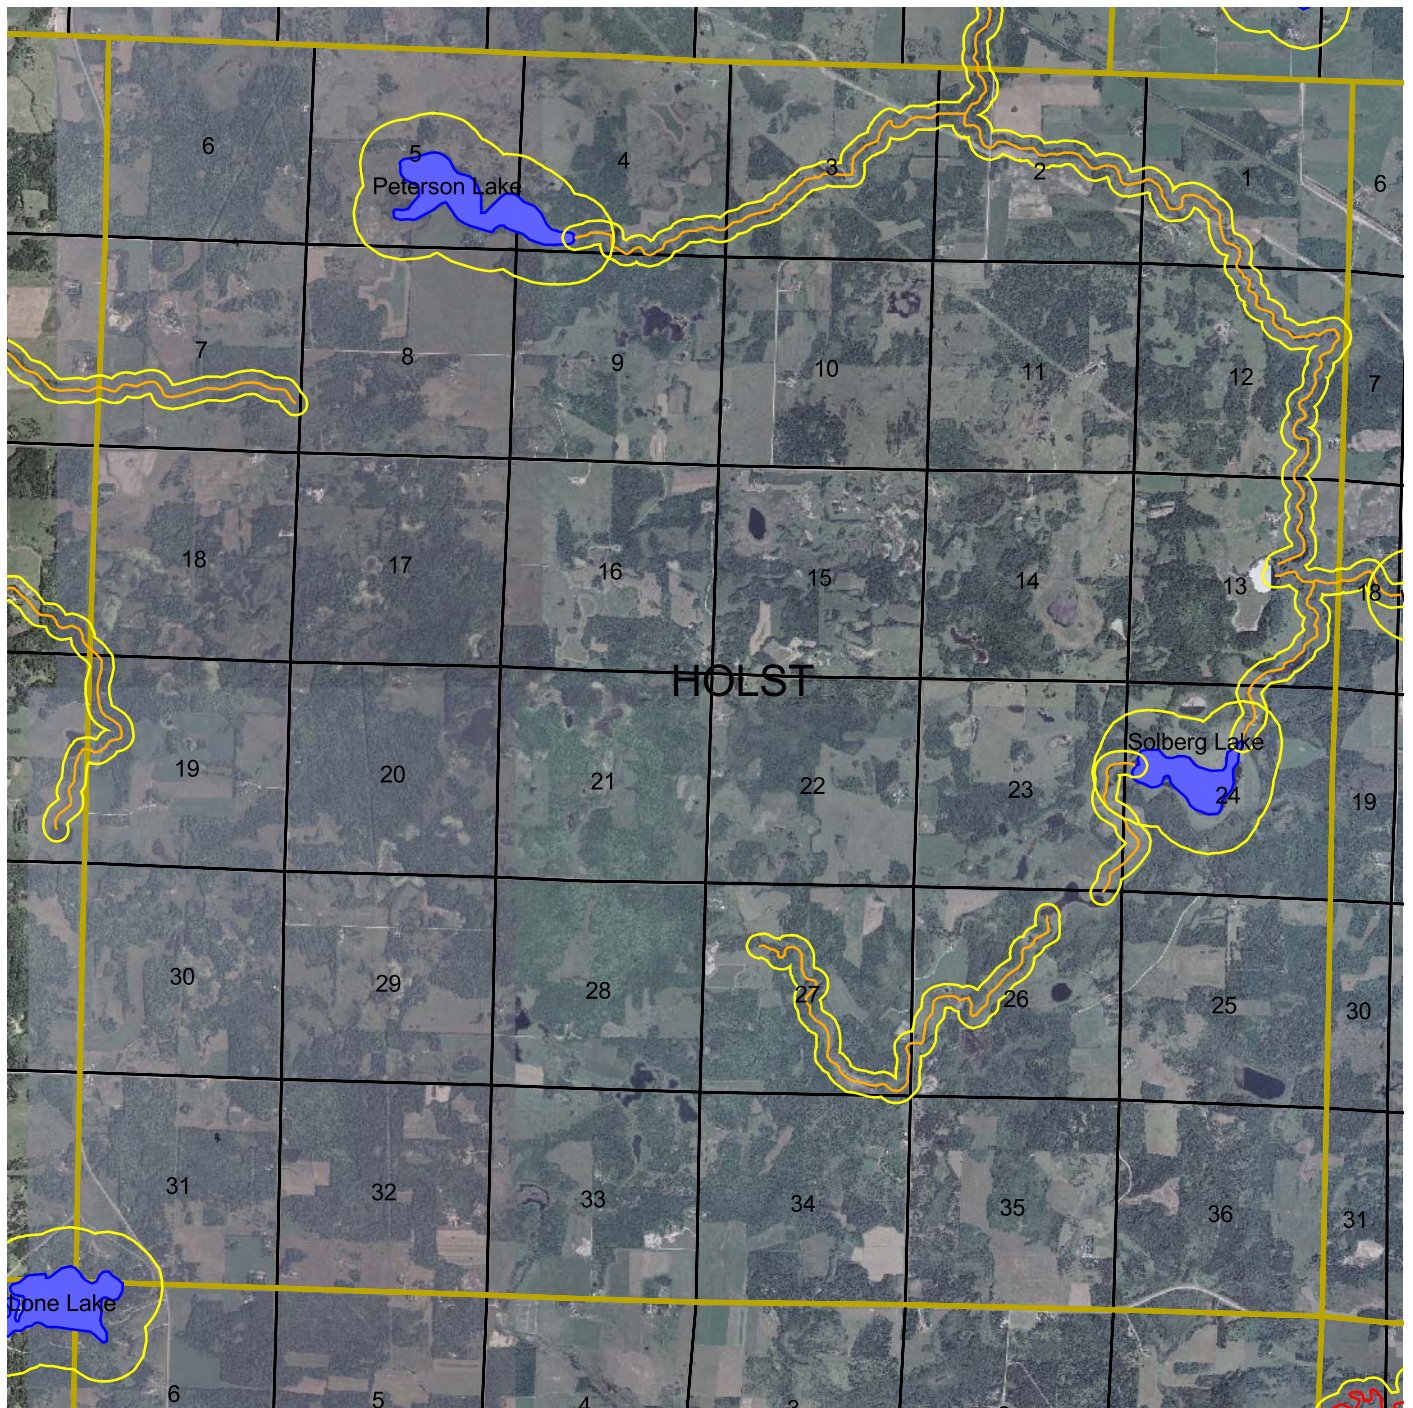

Holst Township

Shoreland Management Zone

- | | | |
|--|---|--|
| Protected Streams |  | Protected Lakes |
|  Agricultural |  | Sections |
|  Forested |  | Township |
|  Transitional | Image | NAIP 2003 Color Aerial |
|  Tributary |  | Shoreland Management Zone:
1000' from lakes - 300' from streams |