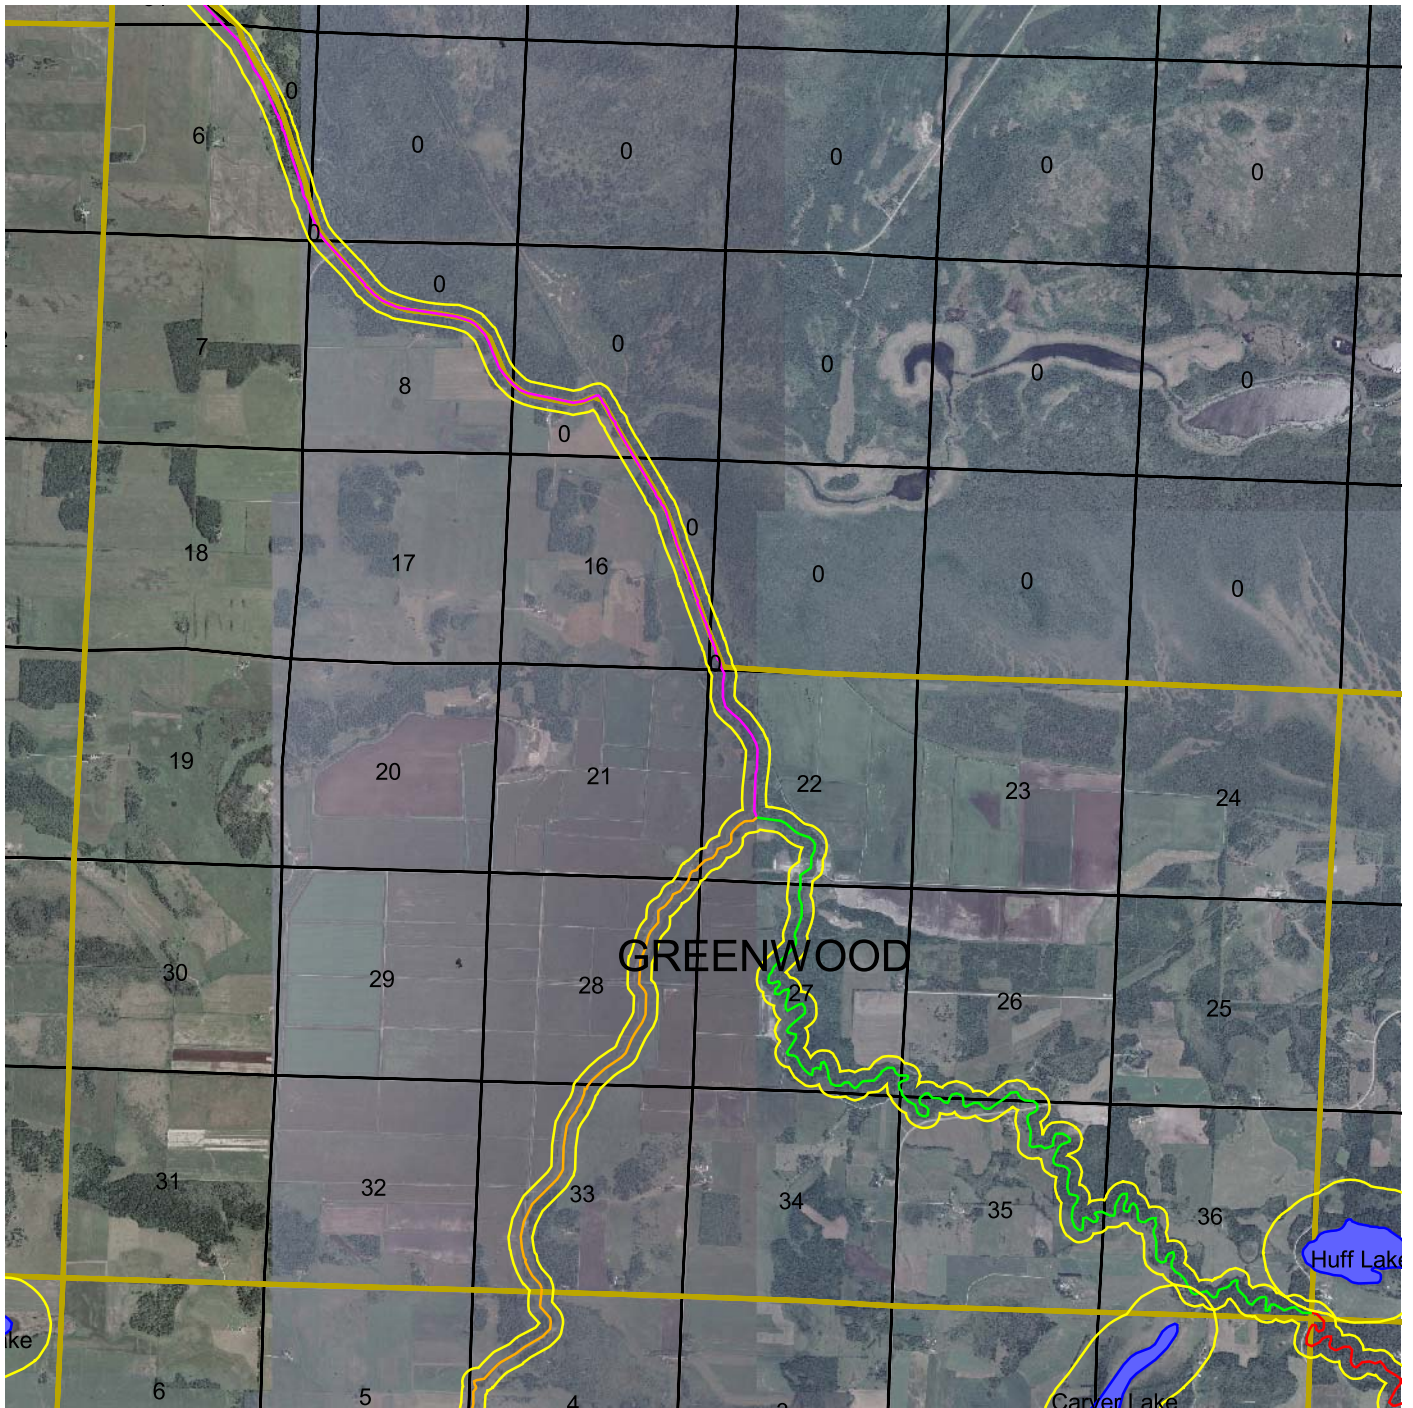

Greenwood Township

Clearwater County
Environmental Services

Shoreland Management Zone

Protected Streams

Agricultural

Forested

Transitional

Tributary

Protected Lakes

Sections

Township

Image

NAIP 2003 Color Aerial

Shoreland Management Zone:
1000' from lakes - 300' from streams