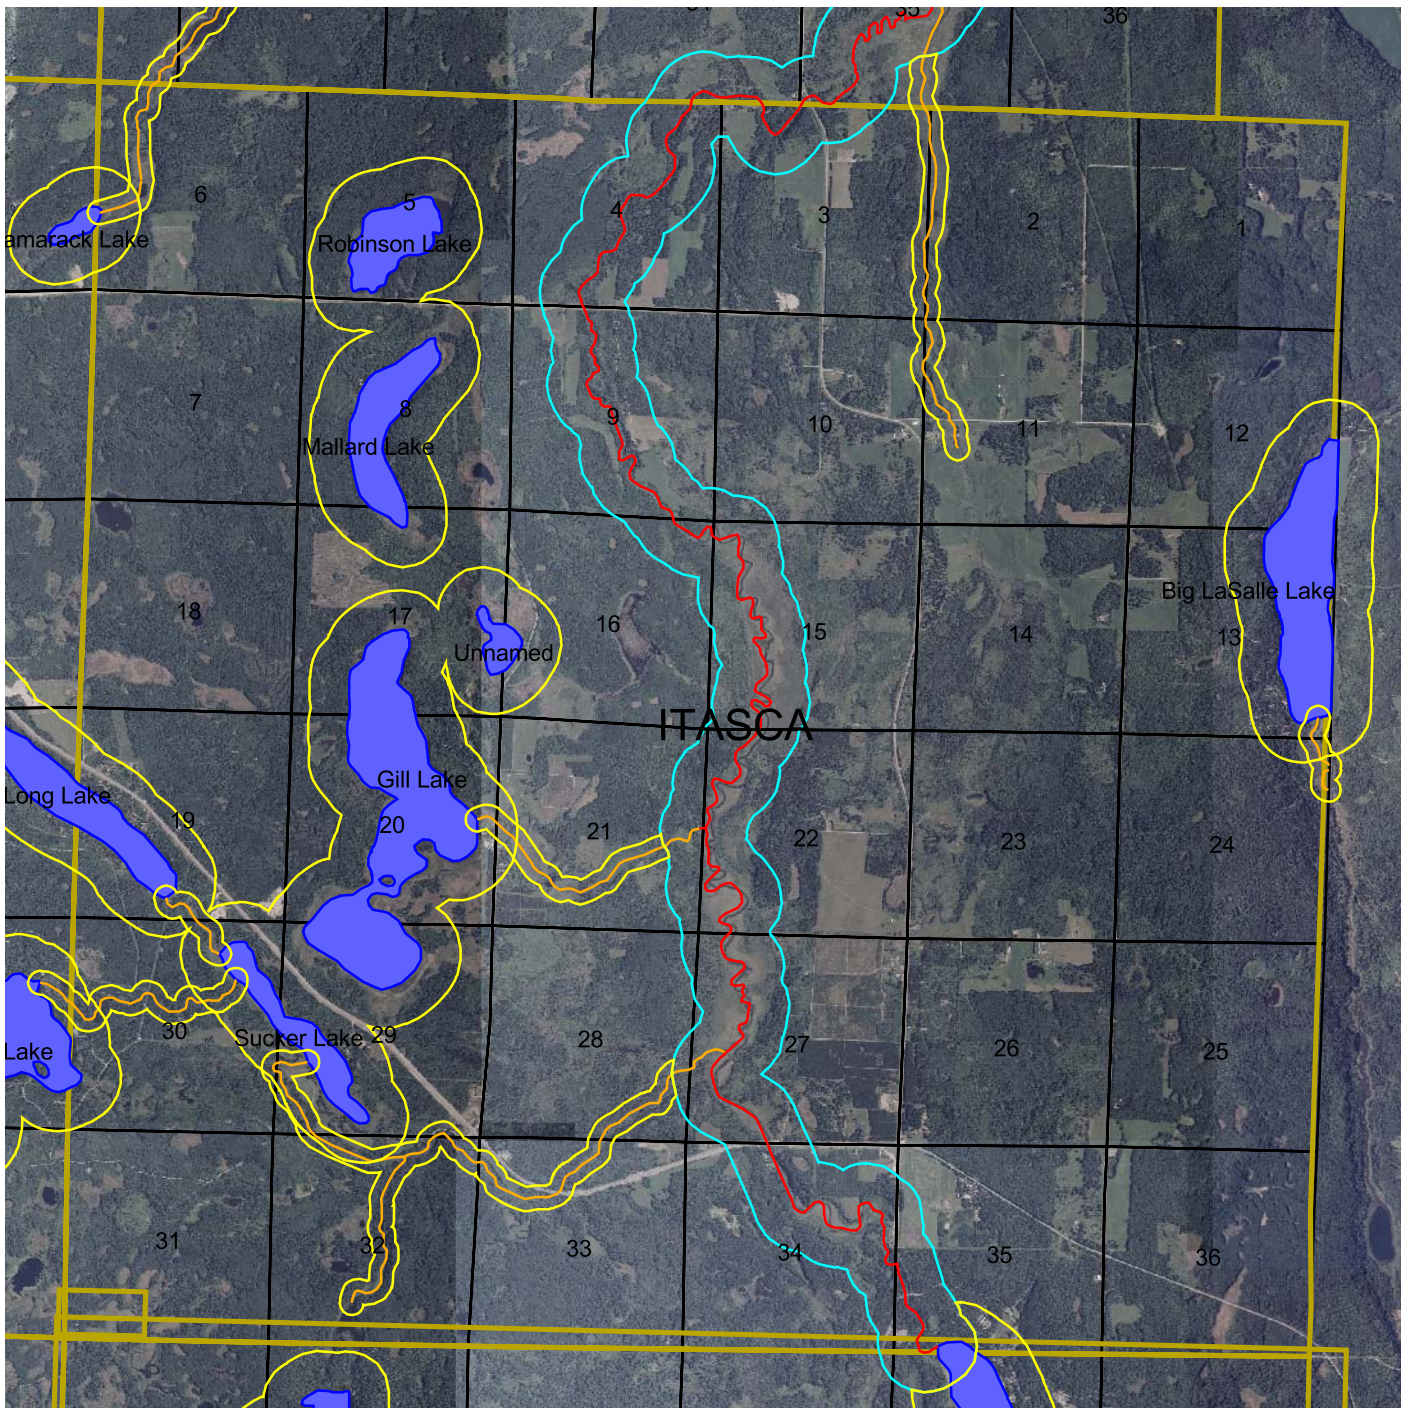

Itasca Township

Clearwater County
Environmental Services

Shoreland Management Zone

	Protected Streams		Protected Lakes
	Agricultural		Sections
	Forested		Township
	Transitional		Image
	Tributary		Shoreland Management Zone: 1000' from lakes - 300' from streams
 Mississippi Shoreland Management Zone 1000' from river (Wild Classification)			