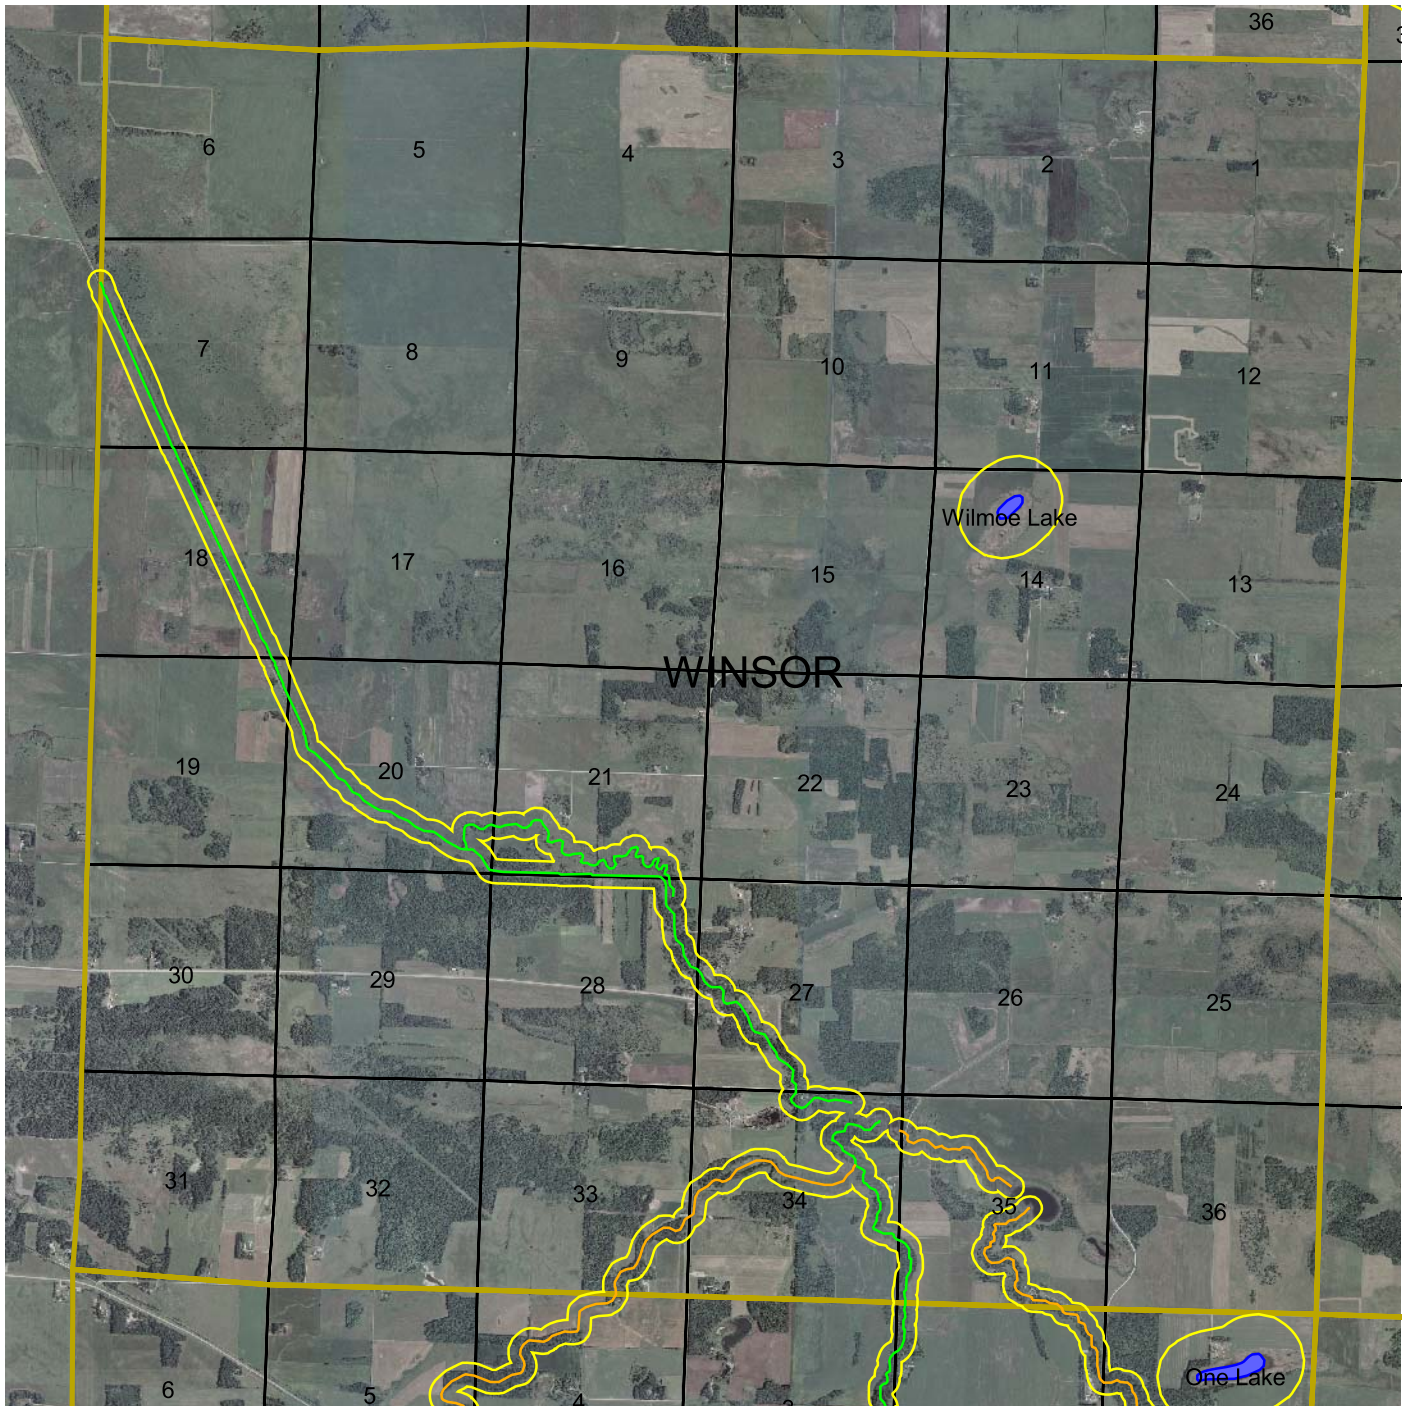

Winsor Township

Shoreland Management Zone

Protected Streams

-  Agricultural
-  Forested
-  Transitional
-  Tributary

Protected Lakes

Sections

Township

Image NAIP 2003 Color Aerial

Shoreland Management Zone:
1000' from lakes - 300' from streams

Clearwater County
Environmental Services