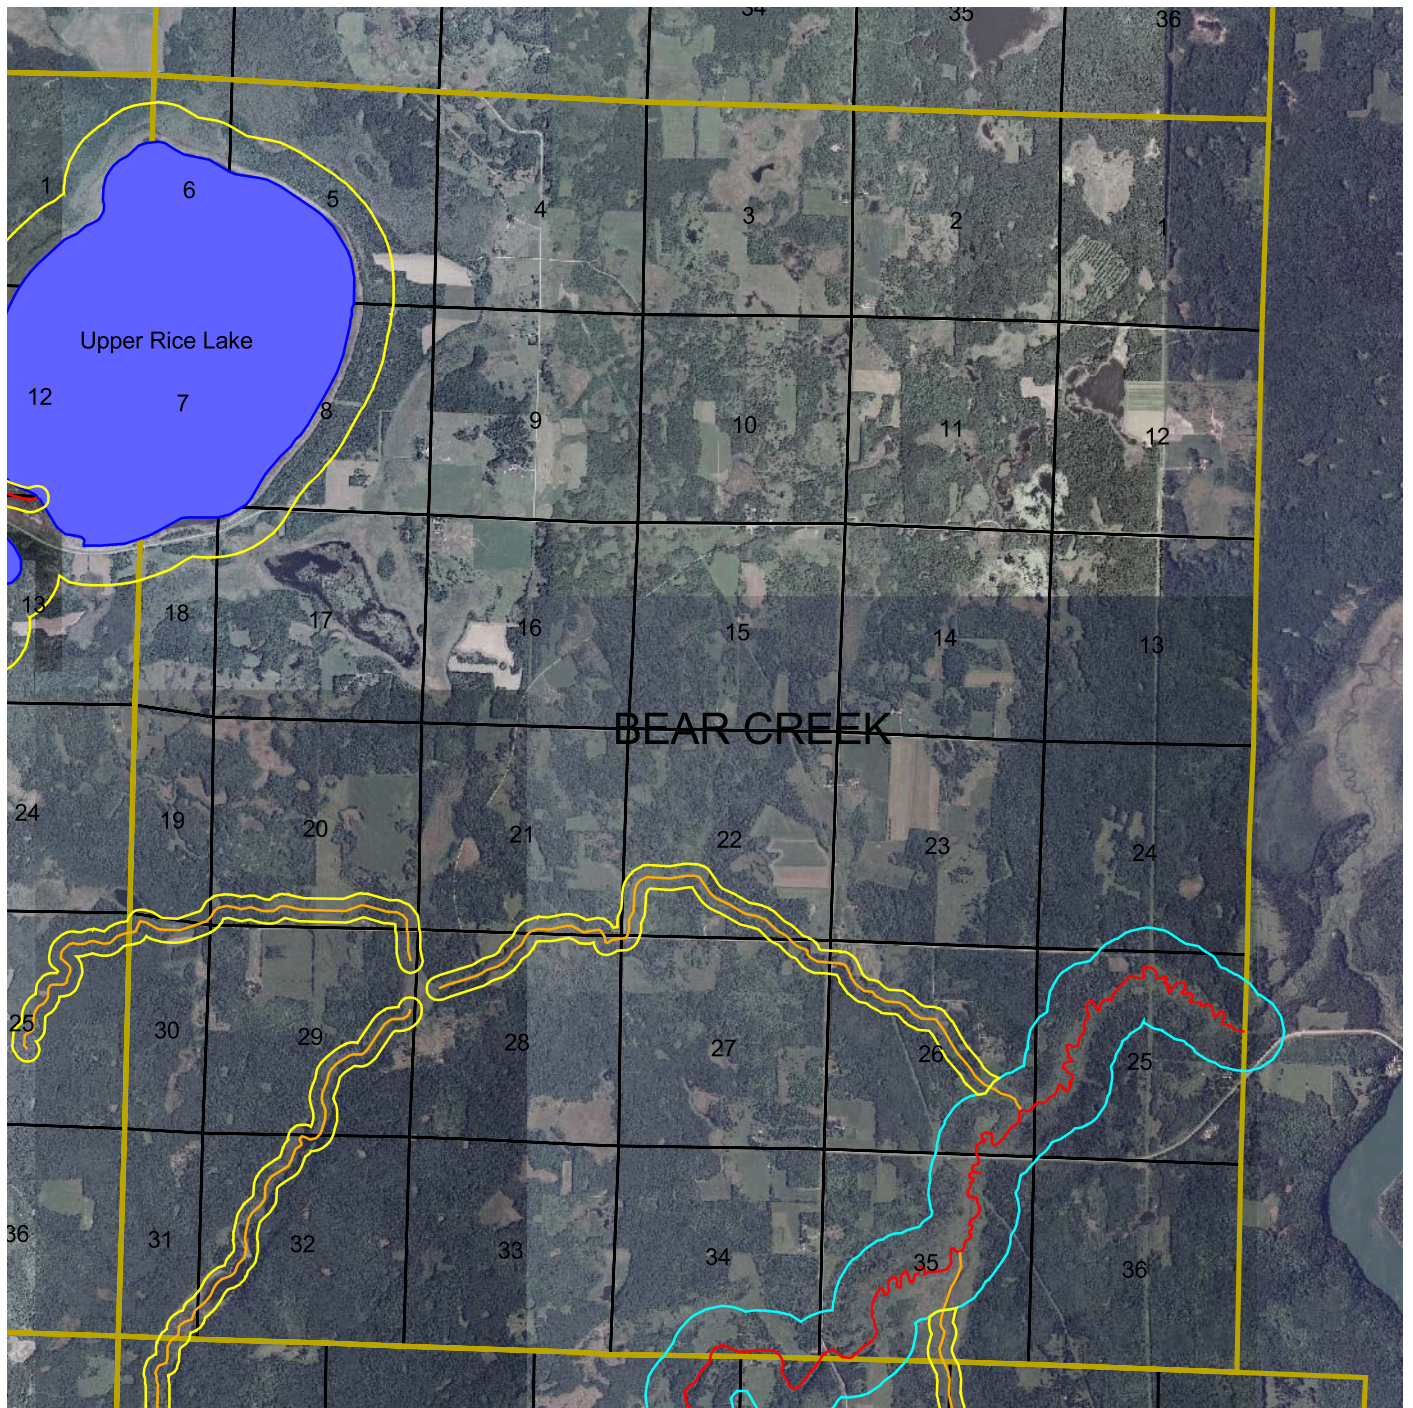

Bear Creek Township

BEAR CREEK

Clearwater County
Environmental Services

Shoreland Management Zone

	Protected Streams		Protected Lakes
	Agricultural		Sections
	Forested		Township
	Transitional		Image
	Tributary		NAIP 2003 Color Aerial
	 Mississippi Shoreland Management Zone 1000' from river (Wild Classification)		Shoreland Management Zone: 1000' from lakes - 300' from streams