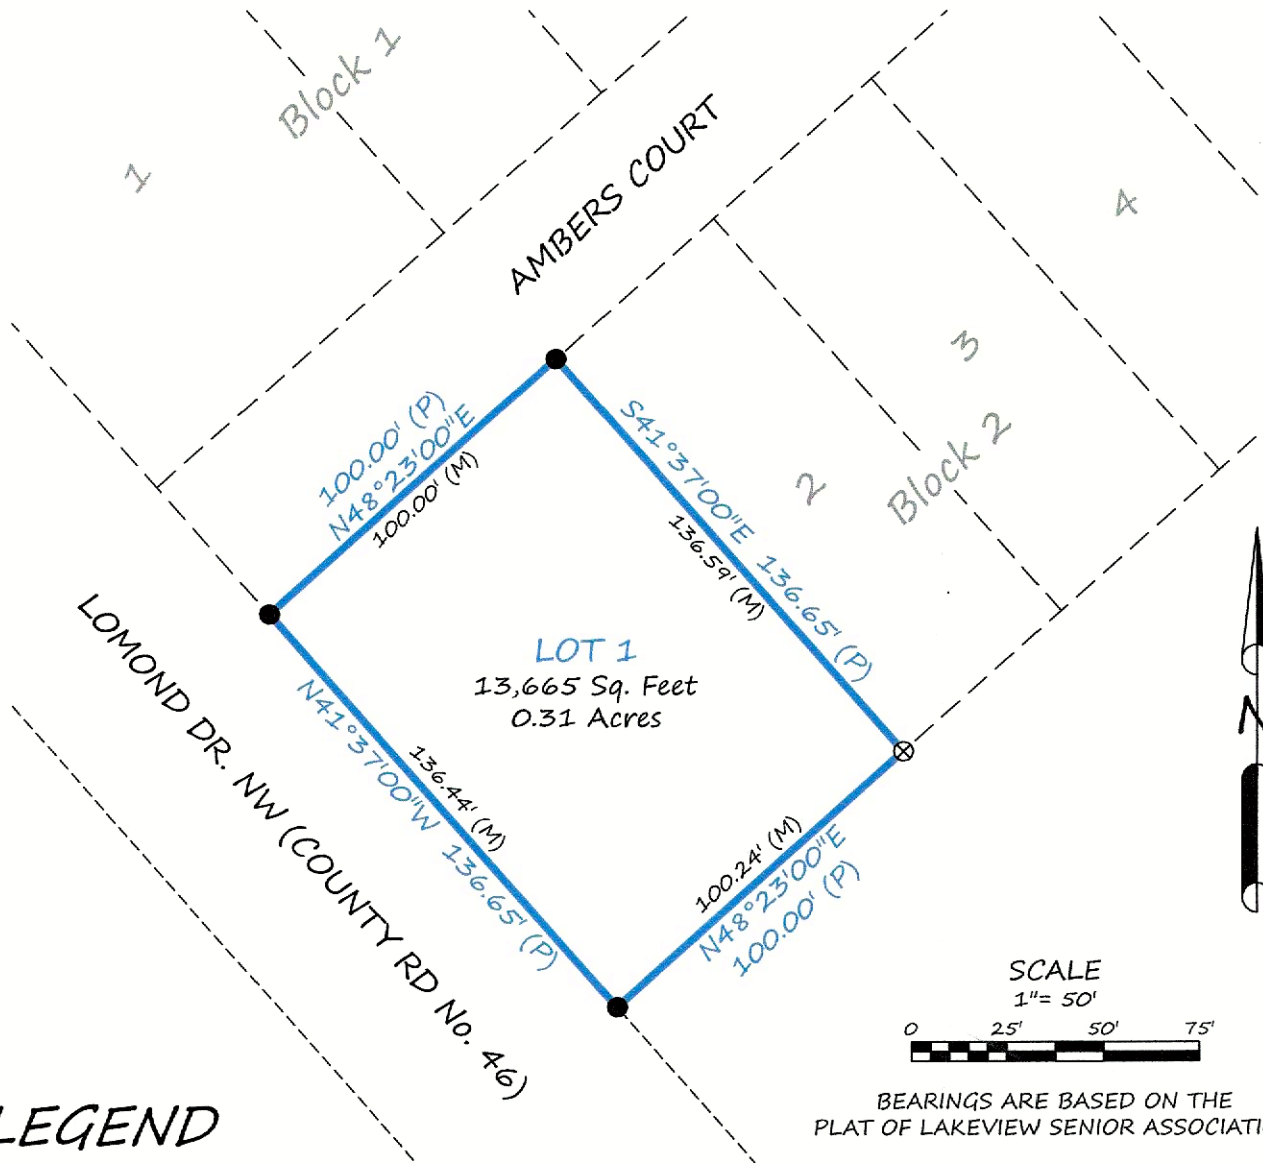

## KLOSTERMEIER

RECORD DOCUMENT 179016

LOT 1, BLOCK 2, LAKEVIEW SENIOR ASSOCIATION  
BAGLEY, MINNESOTA

**LOT 1**  
13,665 Sq. Feet  
0.31 Acres

### LEGEND

- FOUND IRON MONUMENT
- ⊗ FOUND "MAG" NAIL IN TREE ROOT
- (M) DENOTES MEASUREMENT PER BRUSTAD LAND SURVEYING
- (P) DENOTES MEASUREMENT PER LAKEVIEW SENIOR ASSOCIATION

- PROPERTY BOUNDARY
- - - - - EXISTING PLAT LINES
- - - - - ADJOINING SURVEY LINES

SCALE  
1" = 50'

BEARINGS ARE BASED ON THE  
PLAT OF LAKEVIEW SENIOR ASSOCIATION

**BRUSTAD LAND SURVEYING**  
Bagley, Mn 56621 (218) 694-5280

I HEREBY CERTIFY THAT THIS SURVEY, PLAN OR REPORT WAS PREPARED BY ME OR UNDER MY DIRECT SUPERVISION AND THAT I AM A DULY LICENSED LAND SURVEYOR UNDER THE LAWS OF THE STATE OF MINNESOTA.