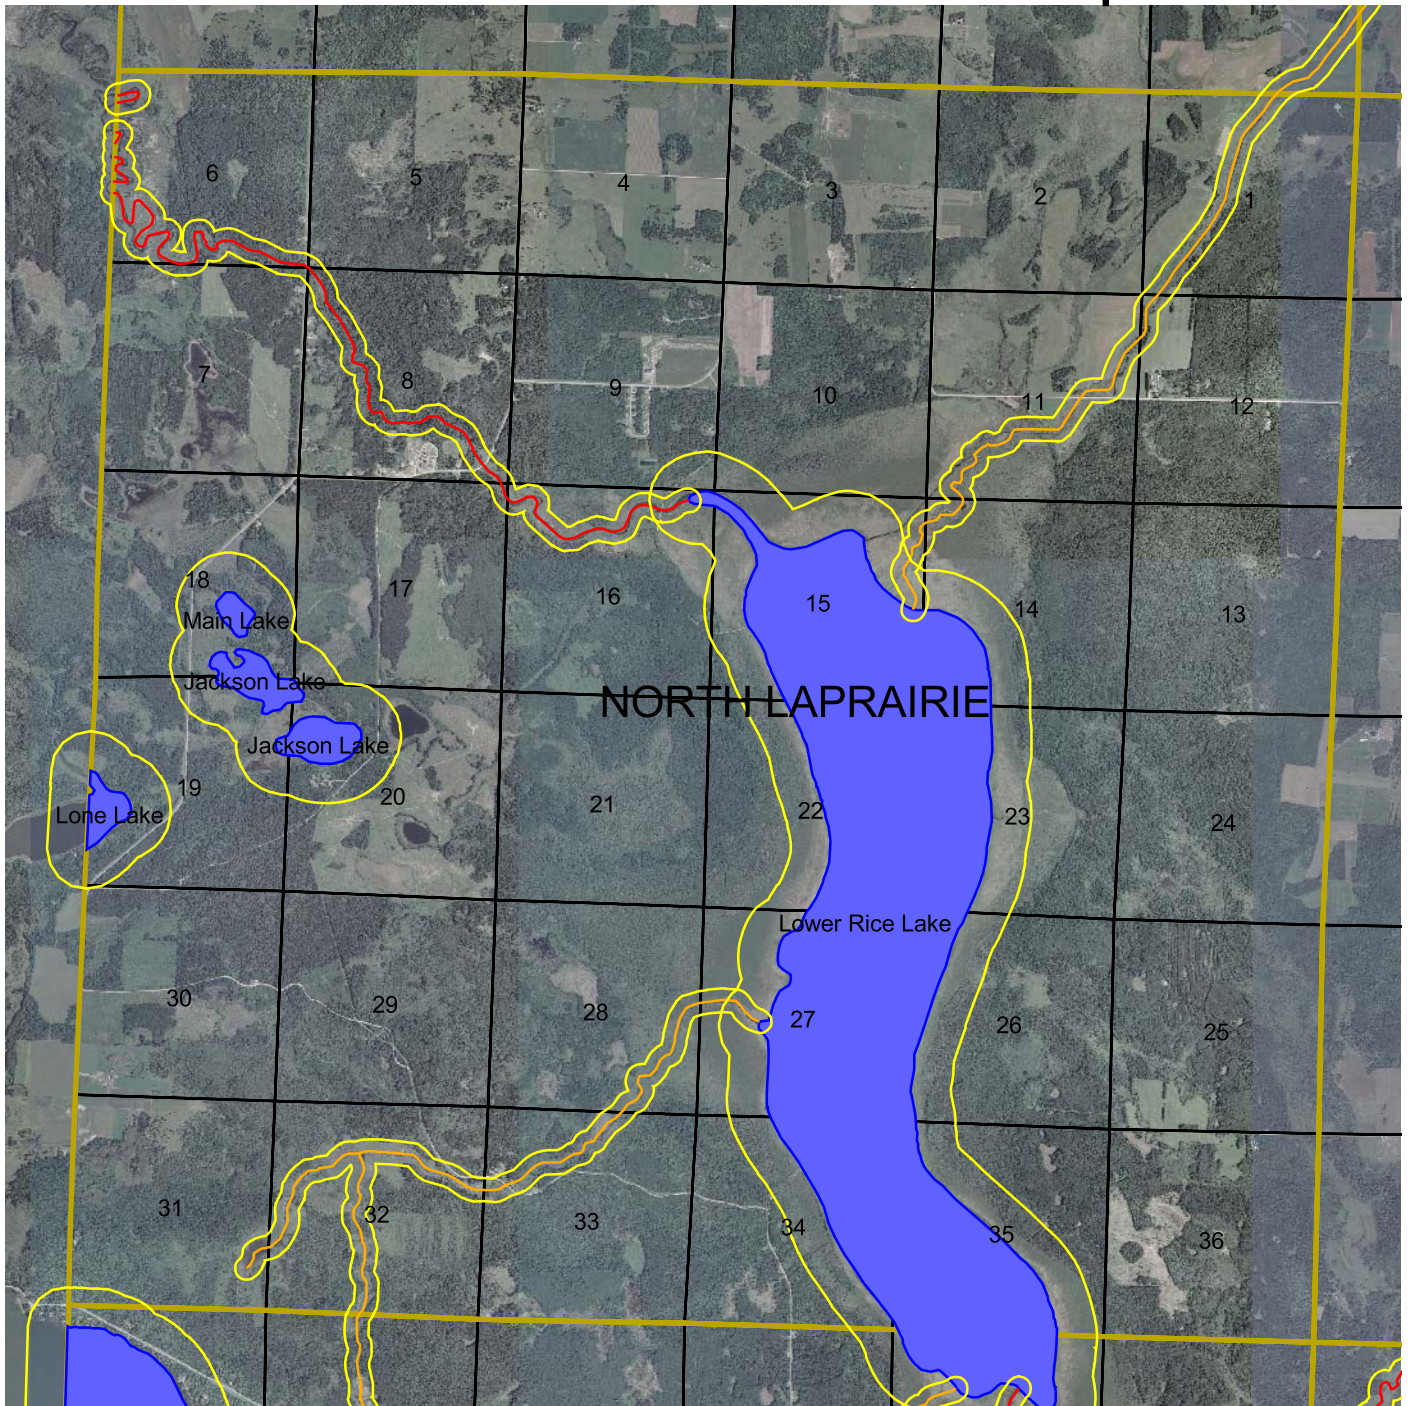

# North LaPrairie Township

## Shoreland Management Zone

- |                   |  |                            |                                      |
|-------------------|--|----------------------------|--------------------------------------|
| Protected Streams |  | Protected Lakes            |                                      |
| Agricultural      |  | Sections                   |                                      |
| Forested          |  | Township                   |                                      |
| Transitional      |  | Image                      | NAIP 2003 Color Aerial               |
| Tributary         |  | Shoreland Management Zone: | 1000' from lakes - 300' from streams |