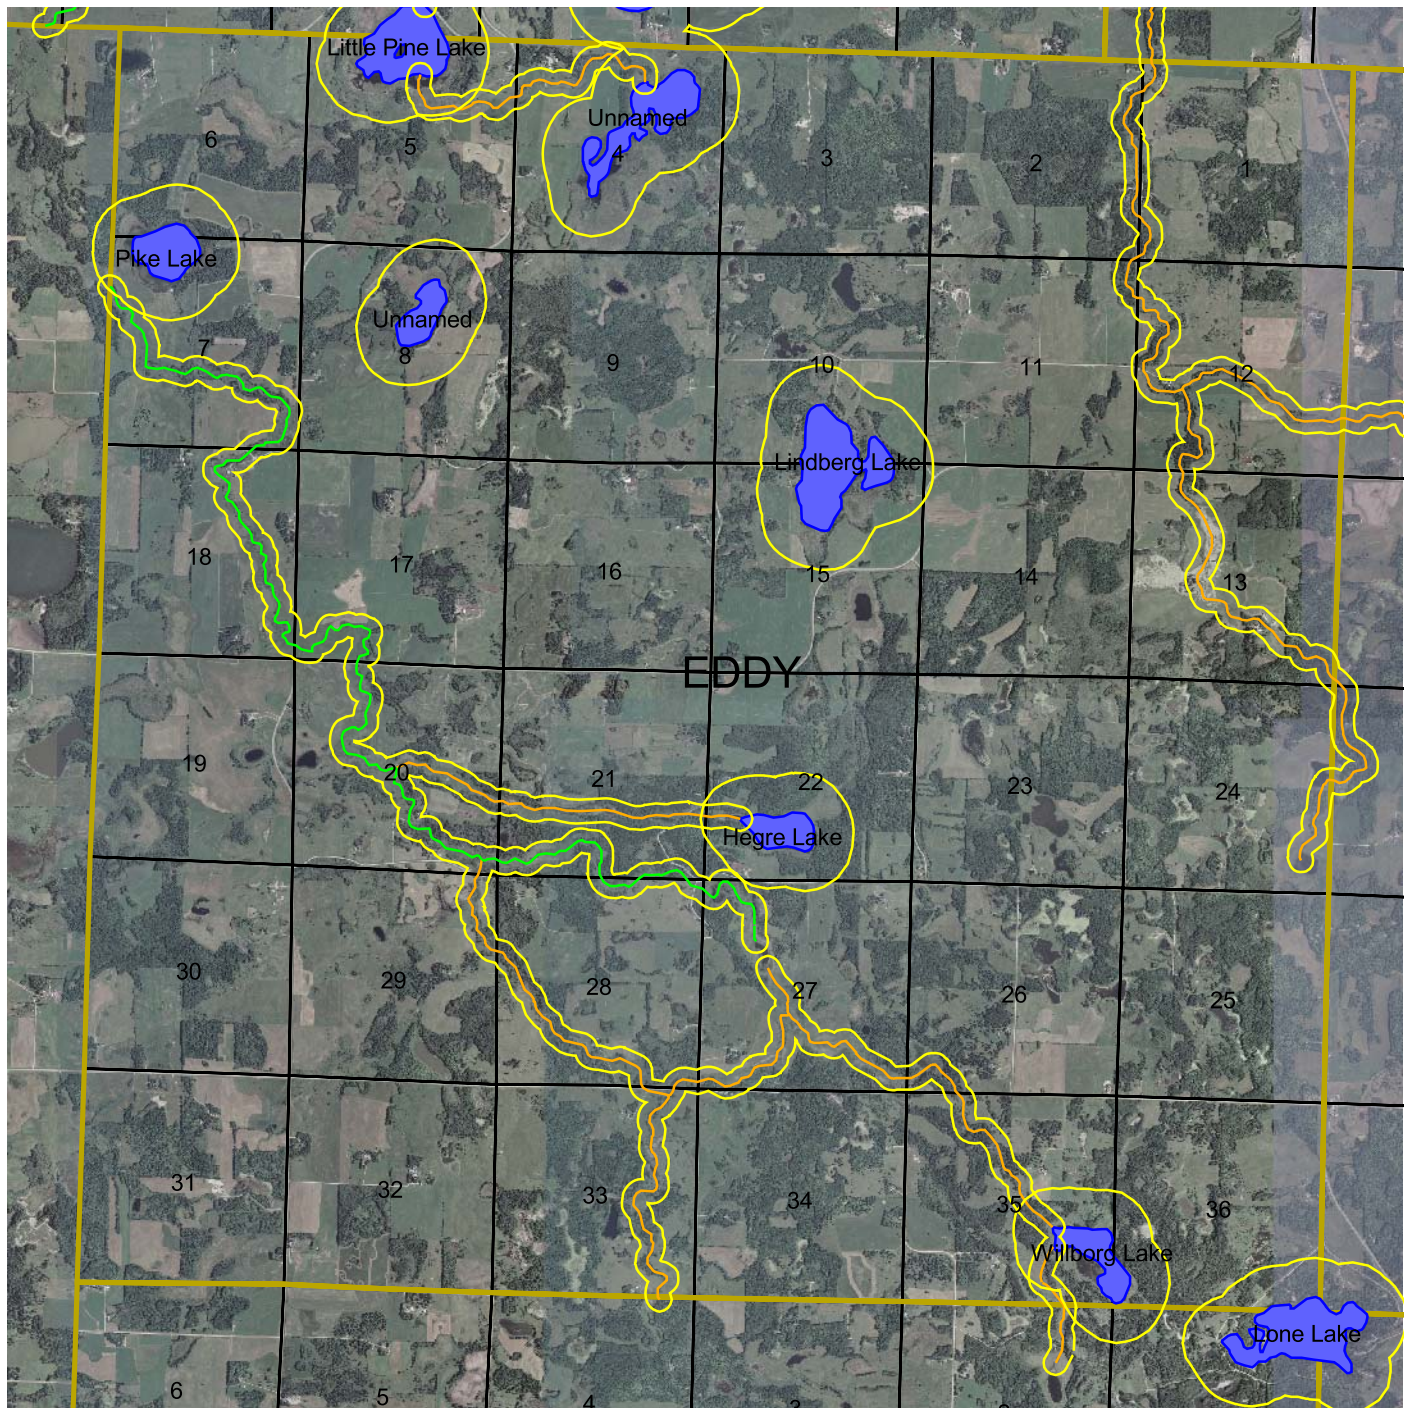

Eddy Township

Shoreland Management Zone

Protected Streams

-  Agricultural
-  Forested
-  Transitional
-  Tributary

Protected Lakes

Sections

Township

Image

NAIP 2003 Color Aerial

Shoreland Management Zone:
1000' from lakes - 300' from streams

Clearwater County
Environmental Services