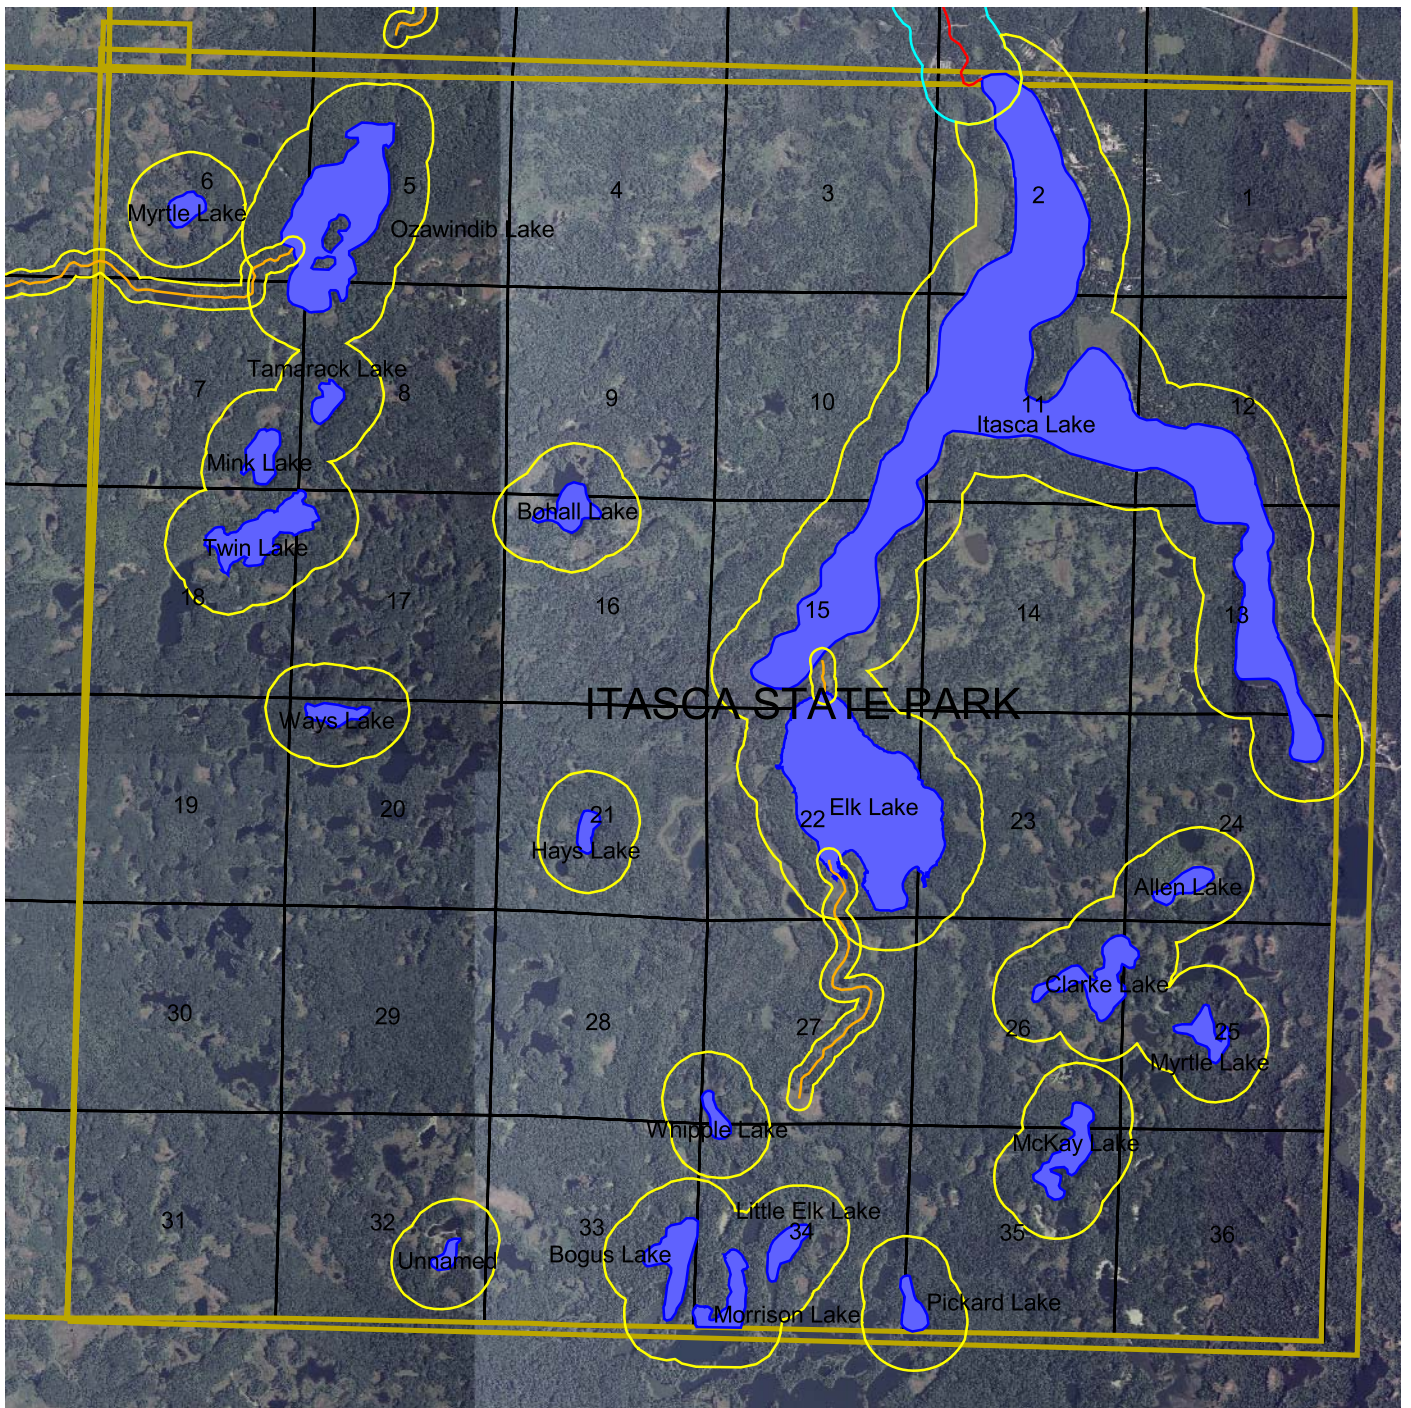

Unorganized Township

Clearwater County
Environmental Services

Shoreland Management Zone

	Protected Streams		Protected Lakes
	Agricultural		Sections
	Forested		Township
	Transitional		Image
	Tributary		Shoreland Management Zone: 1000' from lakes - 300' from streams
	Mississippi Shoreland Management Zone 1000' from river (Wild Classification)		