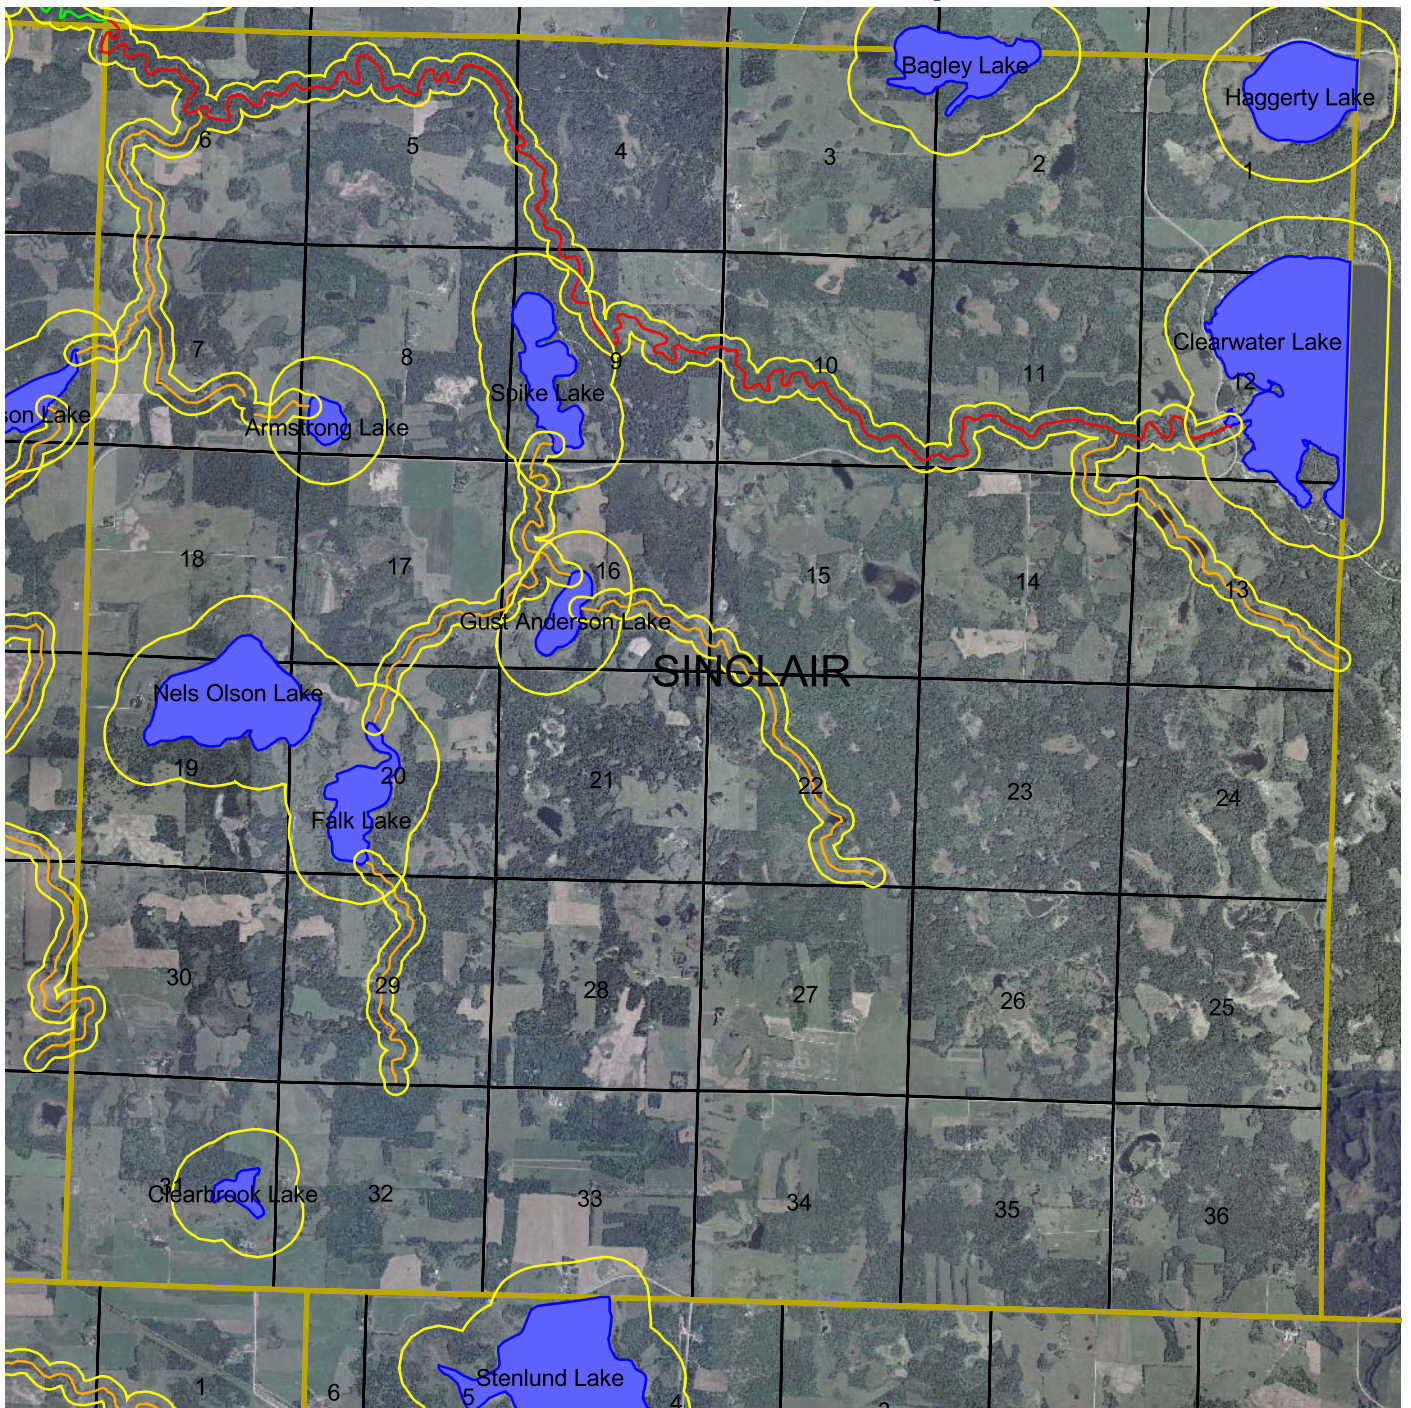

Sinclair Township

Shoreland Management Zone

	Protected Streams		Protected Lakes
	Agricultural		Sections
	Forested		Township
	Transitional		Image
	Tributary		Shoreland Management Zone: 1000' from lakes - 300' from streams

Clearwater County
Environmental Services