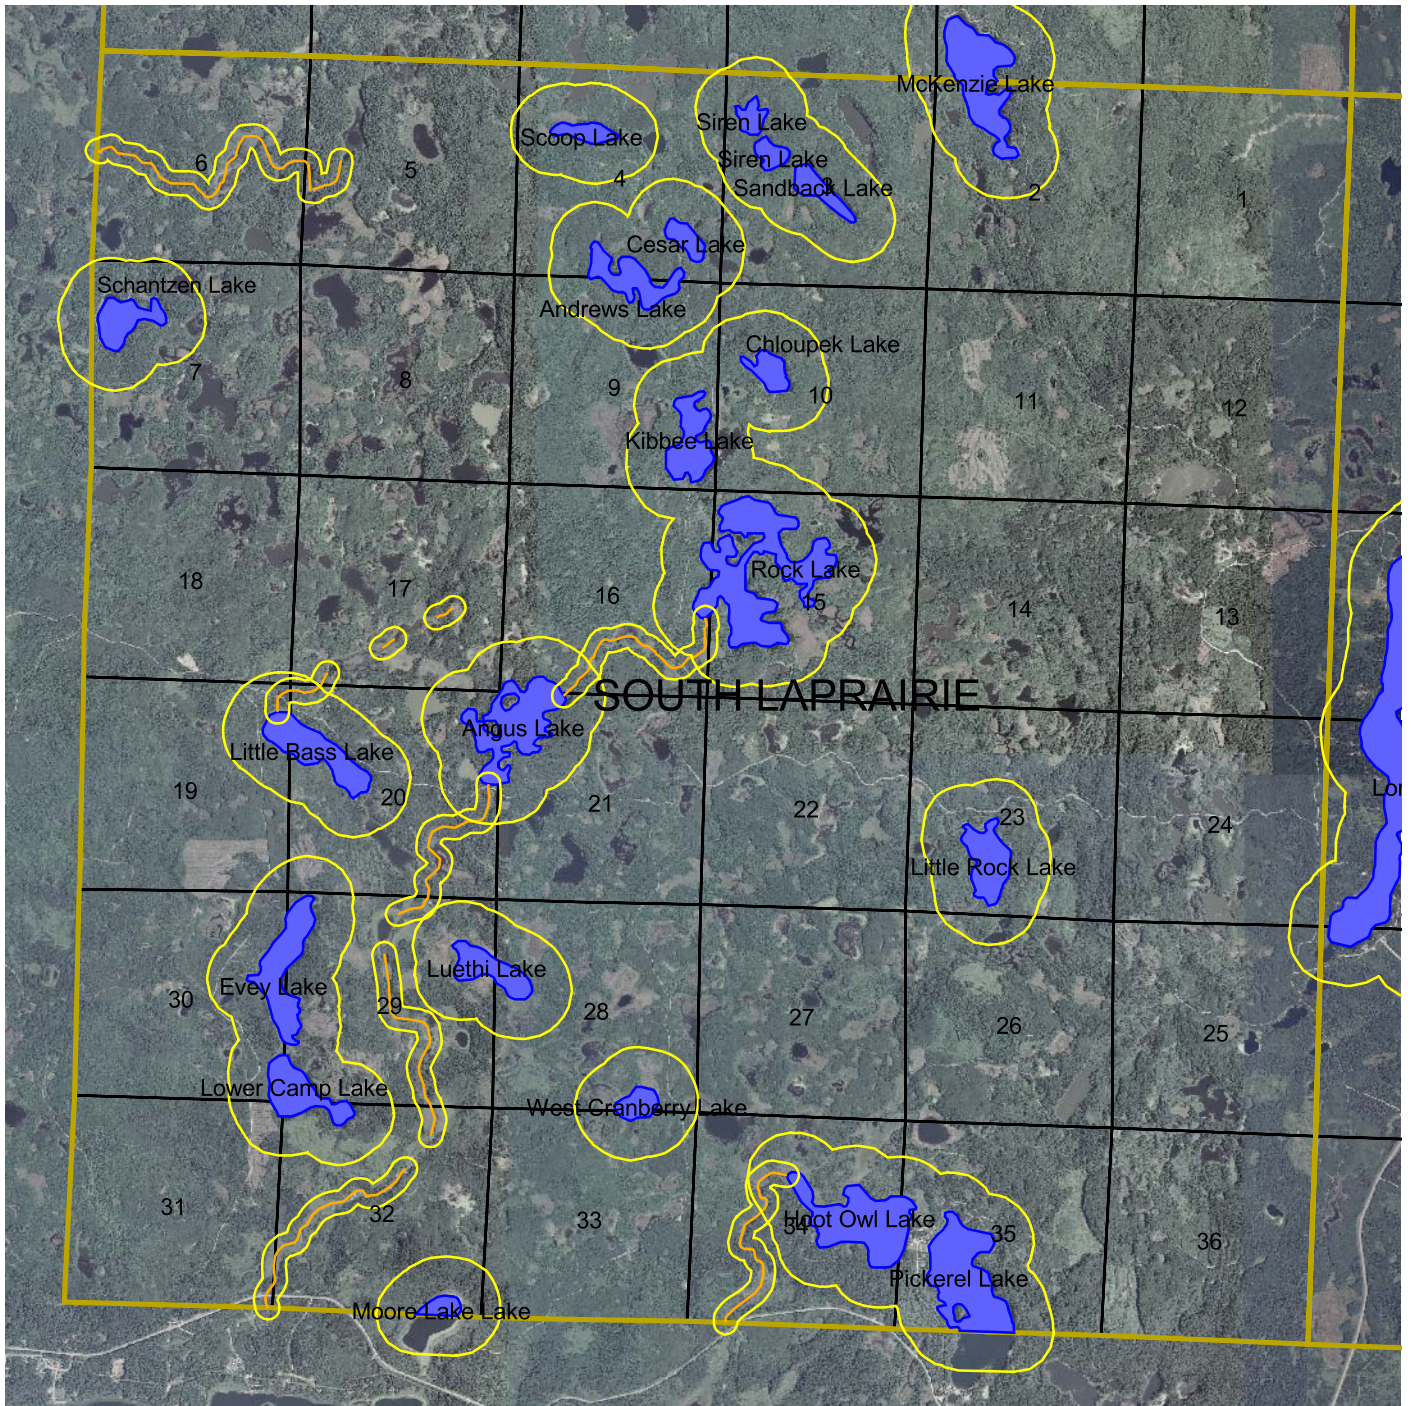

South LaPrairie Township

Clearwater County
Environmental Services

Shoreland Management Zone

- | | | | |
|---|-------------------|---|--|
|  | Protected Streams |  | Protected Lakes |
|  | Agricultural |  | Sections |
|  | Forested |  | Township |
|  | Transitional |  | Image |
|  | Tributary |  | Shoreland Management Zone:
1000' from lakes - 300' from streams |