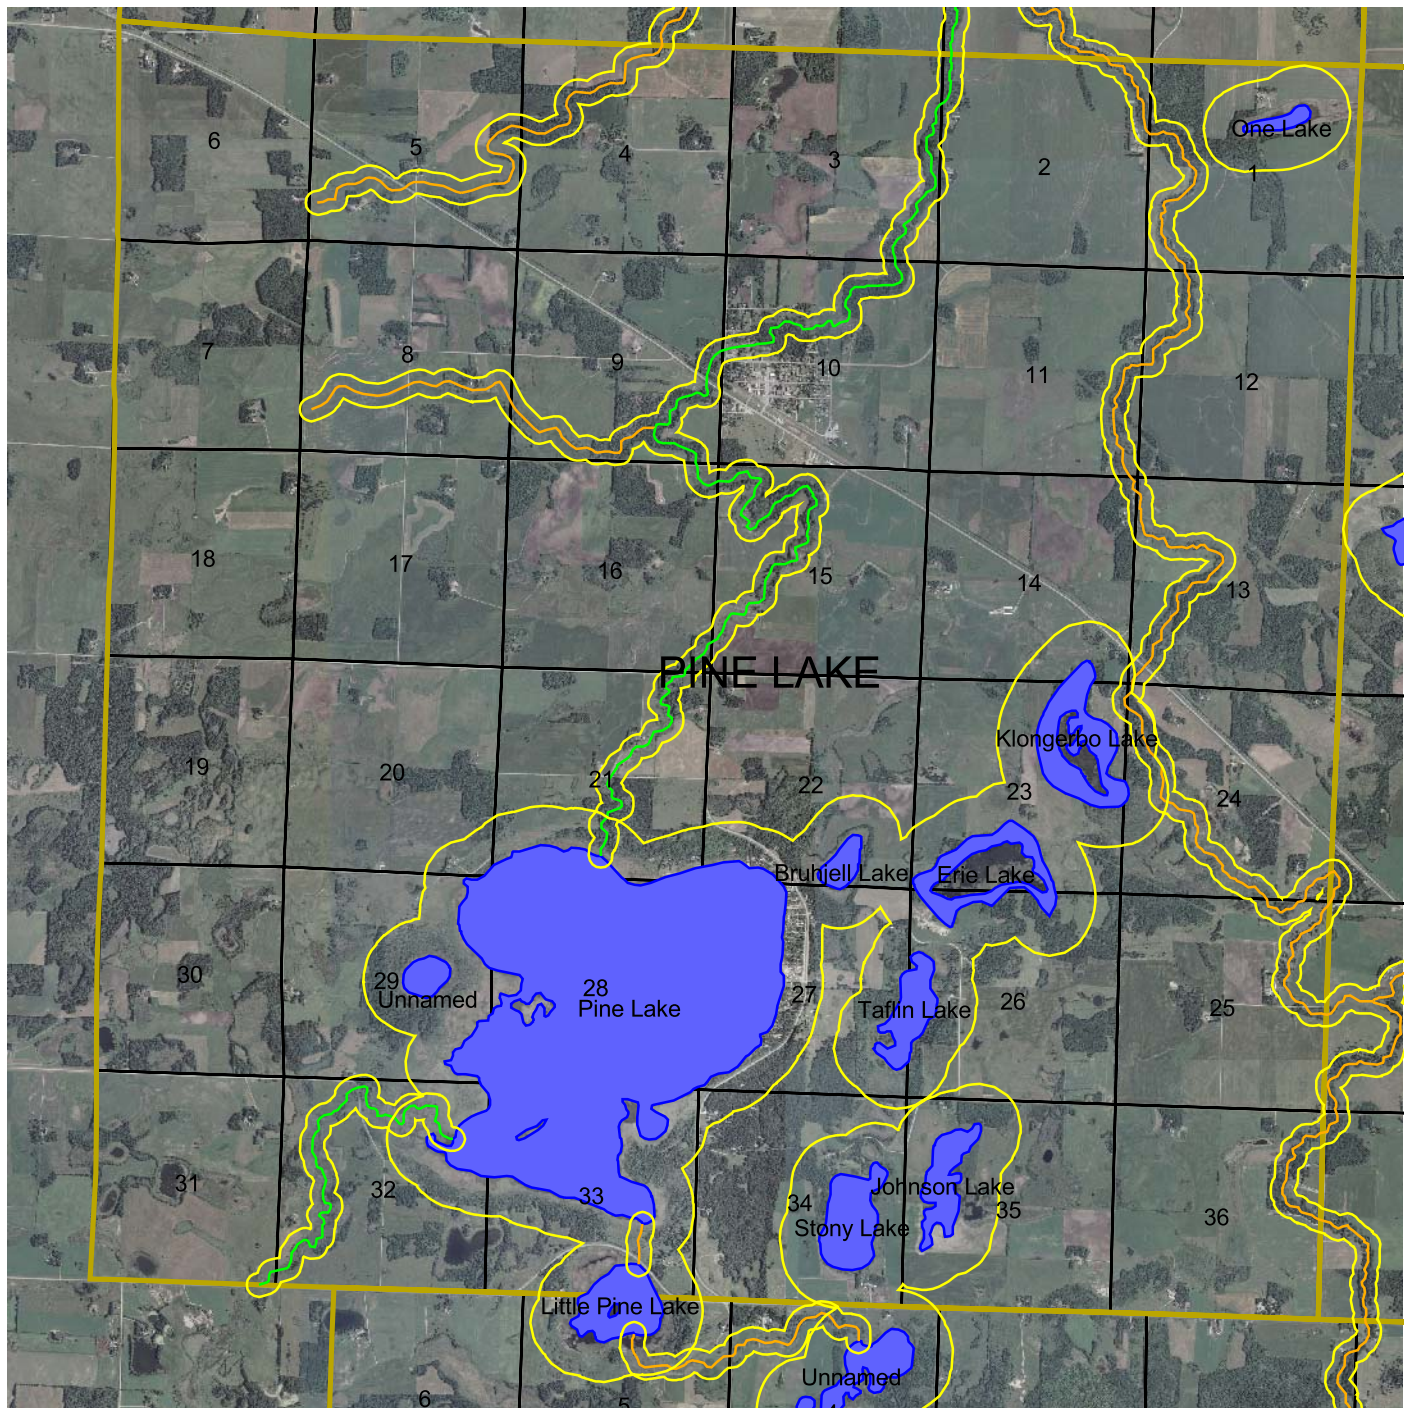

# Pine Lake Township

## Shoreland Management Zone

- |                   |  |                            |                                      |
|-------------------|--|----------------------------|--------------------------------------|
| Protected Streams |  | Protected Lakes            |                                      |
| Agricultural      |  | Sections                   |                                      |
| Forested          |  | Township                   |                                      |
| Transitional      |  | Image                      | NAIP 2003 Color Aerial               |
| Tributary         |  | Shoreland Management Zone: | 1000' from lakes - 300' from streams |