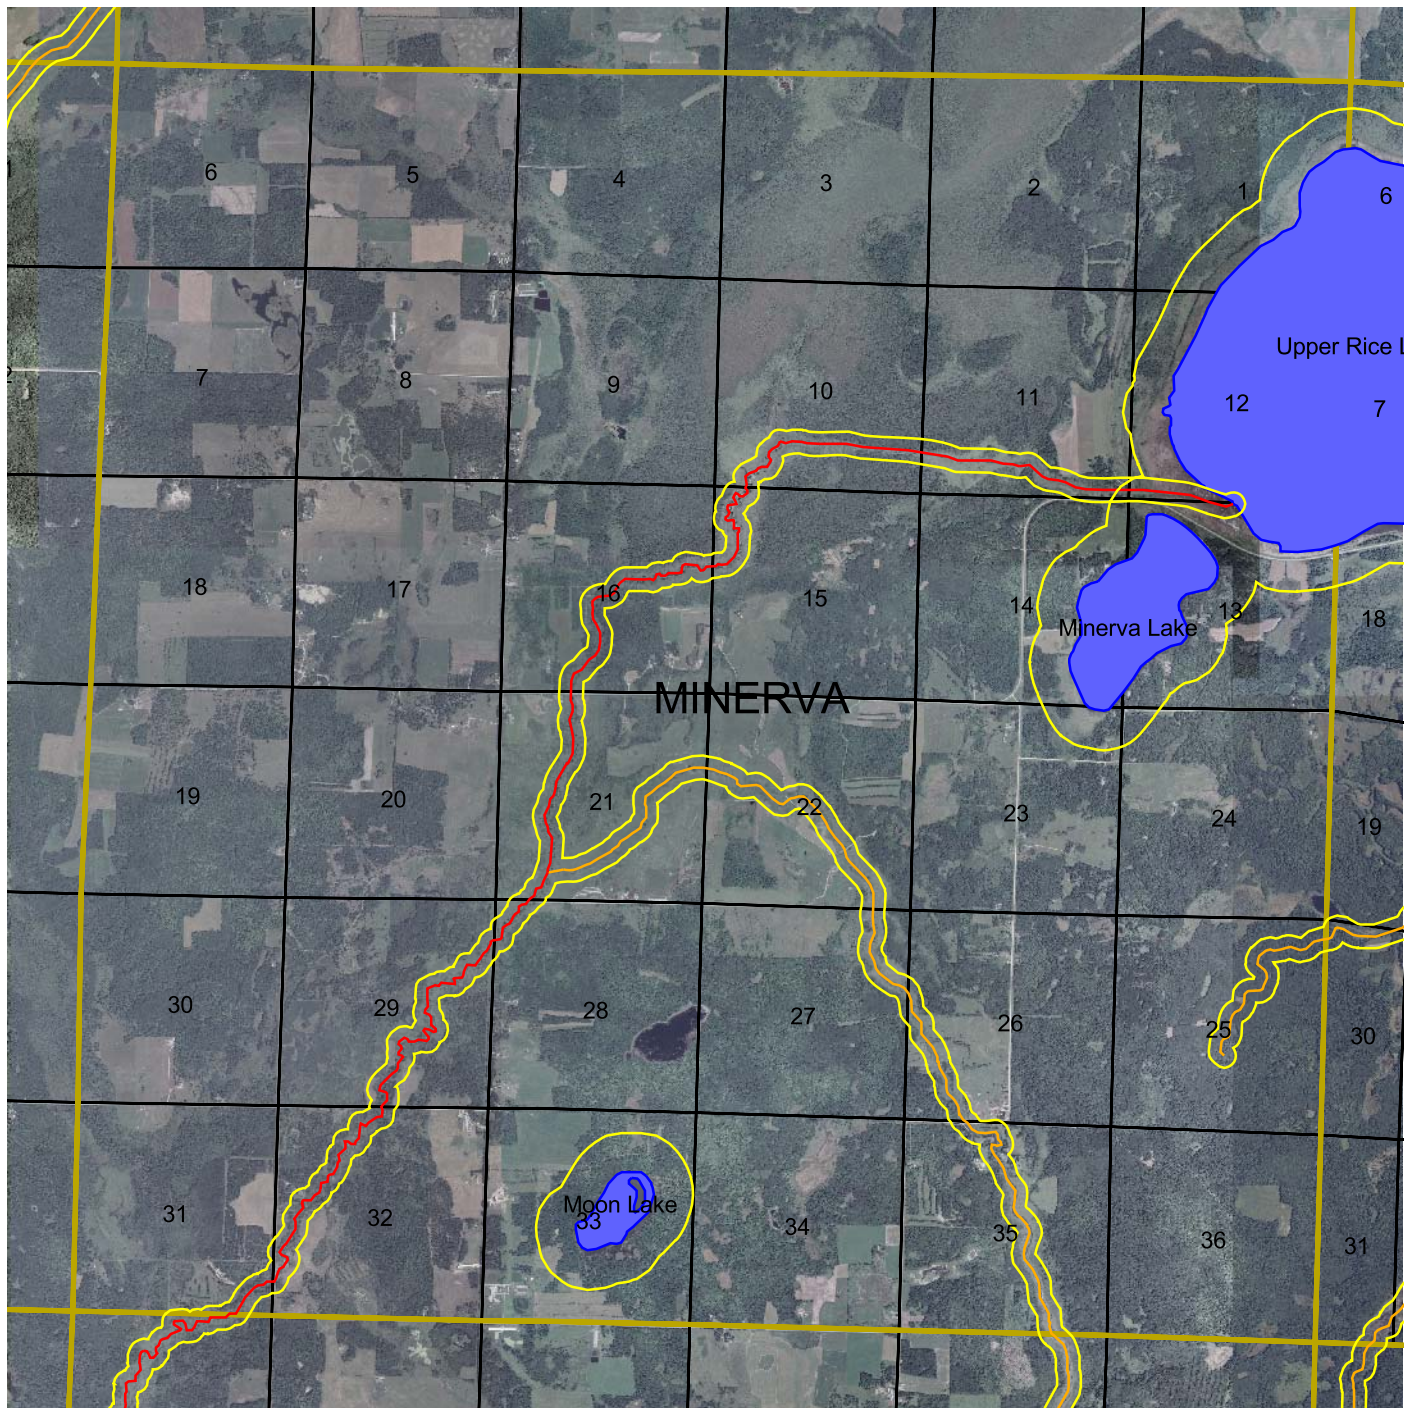

Minerva Township

Clearwater County
Environmental Services

Shoreland Management Zone

Protected Streams

-  Agricultural
-  Forested
-  Transitional
-  Tributary

Protected Lakes

Sections

Township

Image

NAIP 2003 Color Aerial

Shoreland Management Zone:
1000' from lakes - 300' from streams