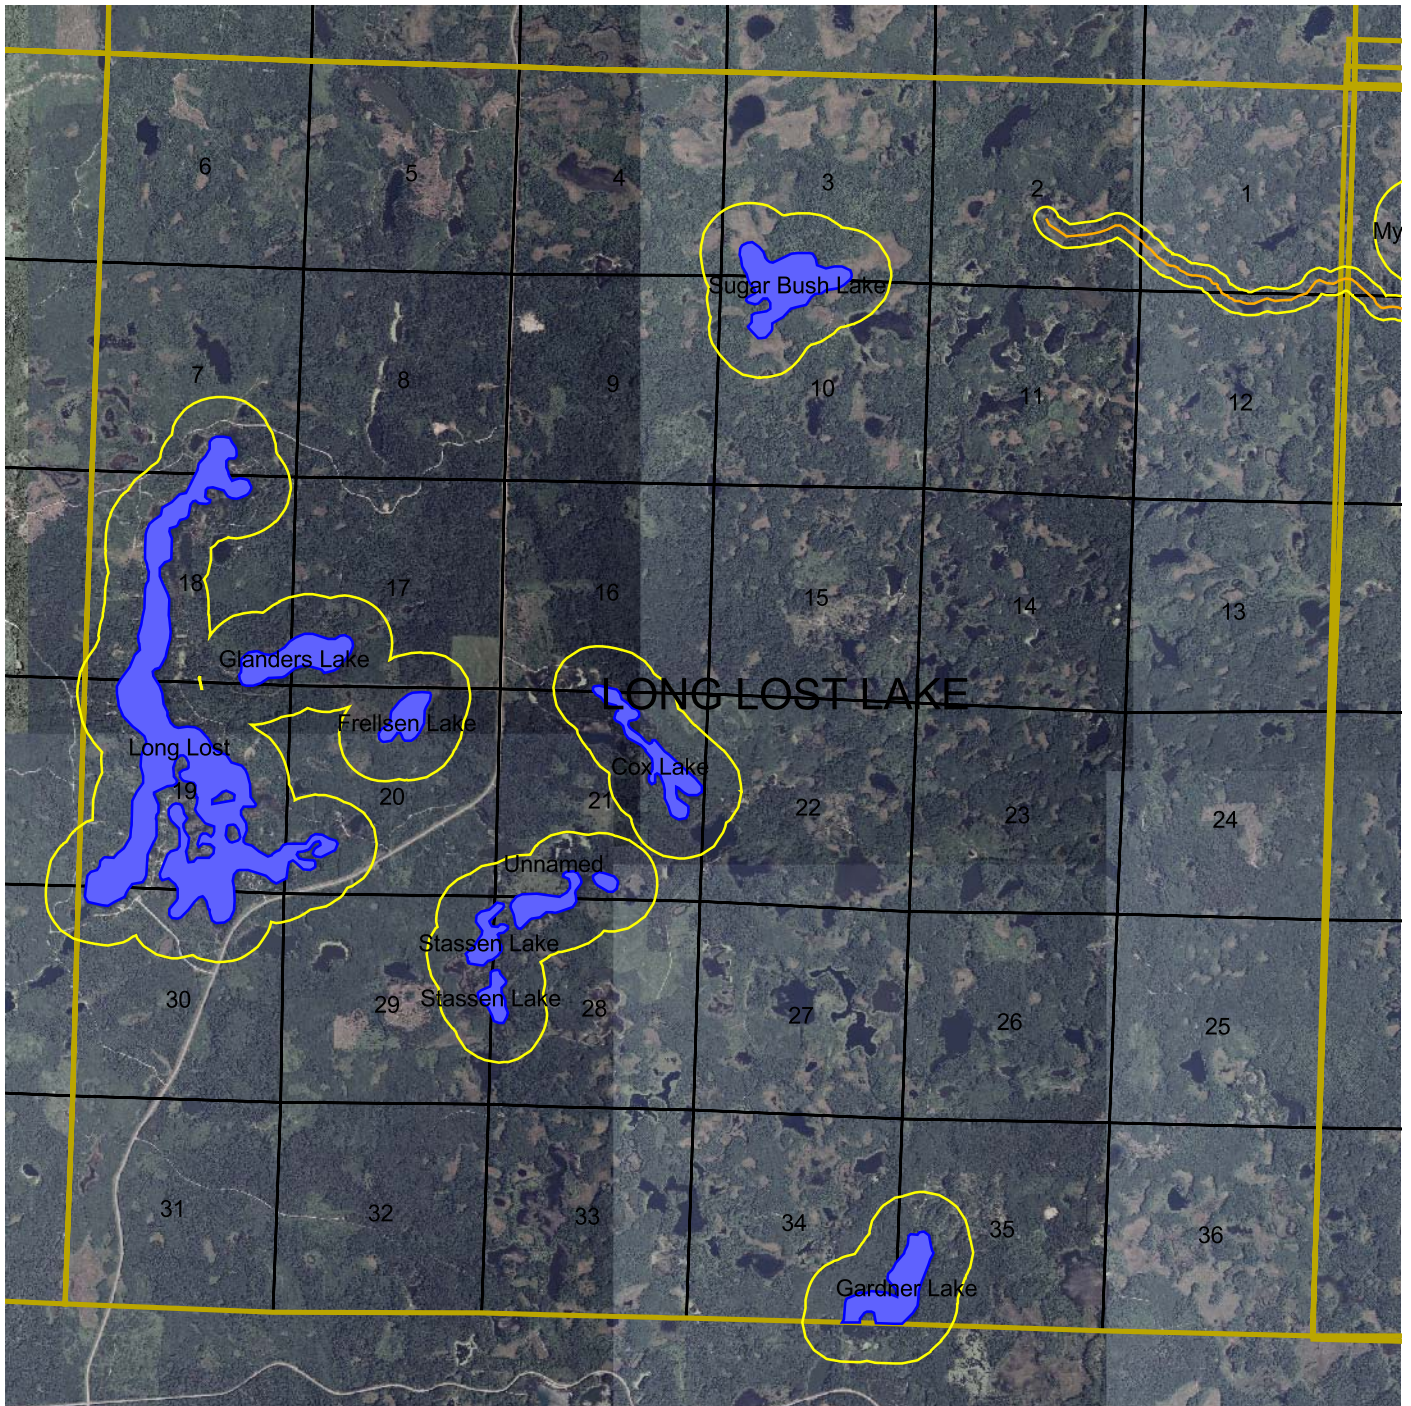

Long Lost Lake Township

Clearwater County
Environmental Services

Shoreland Management Zone

Protected Streams		Protected Lakes	
Agricultural		Sections	
Forested		Township	
Transitional		Image	NAIP 2003 Color Aerial
Tributary		Shoreland Management Zone:	1000' from lakes - 300' from streams