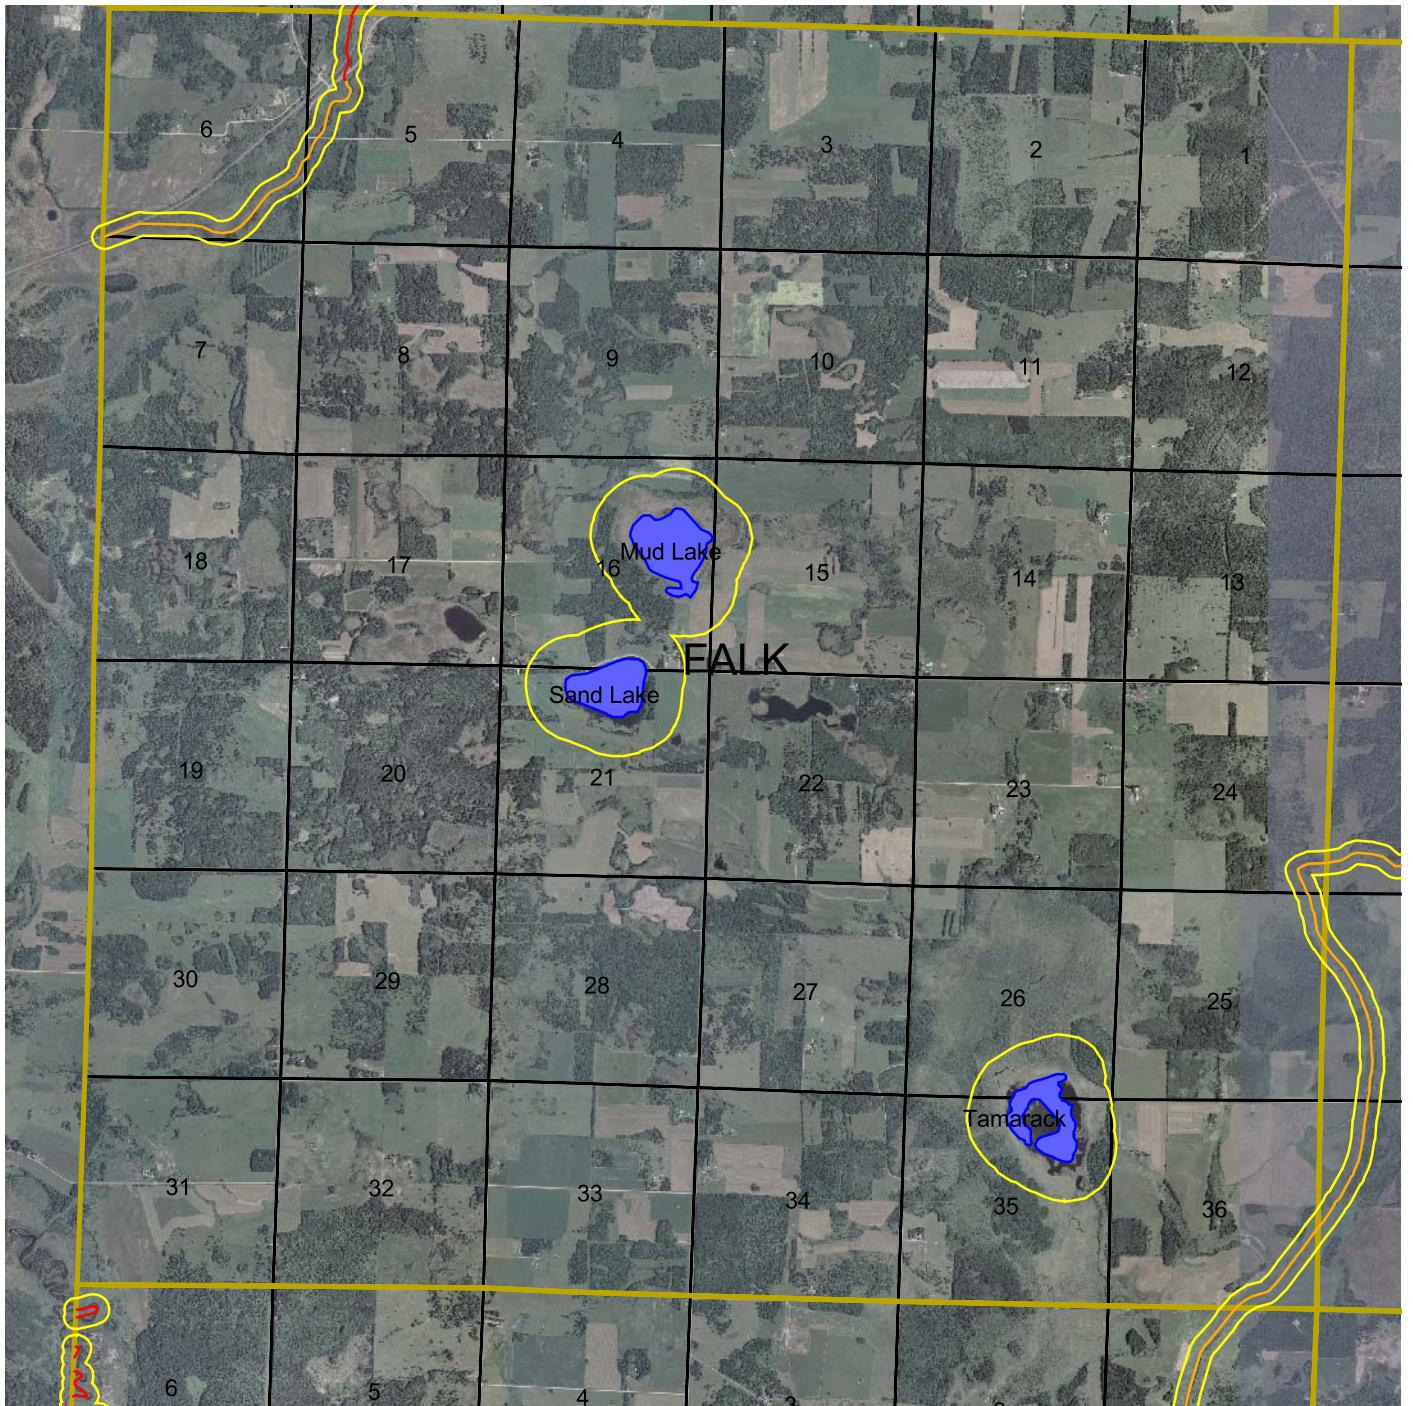

# Falk Township

## Shoreland Management Zone

- |                   |  |                            |                                      |
|-------------------|--|----------------------------|--------------------------------------|
| Protected Streams |  | Protected Lakes            |                                      |
| Agricultural      |  | Sections                   |                                      |
| Forested          |  | Township                   |                                      |
| Transitional      |  | Image                      | NAIP 2003 Color Aerial               |
| Tributary         |  | Shoreland Management Zone: | 1000' from lakes - 300' from streams |