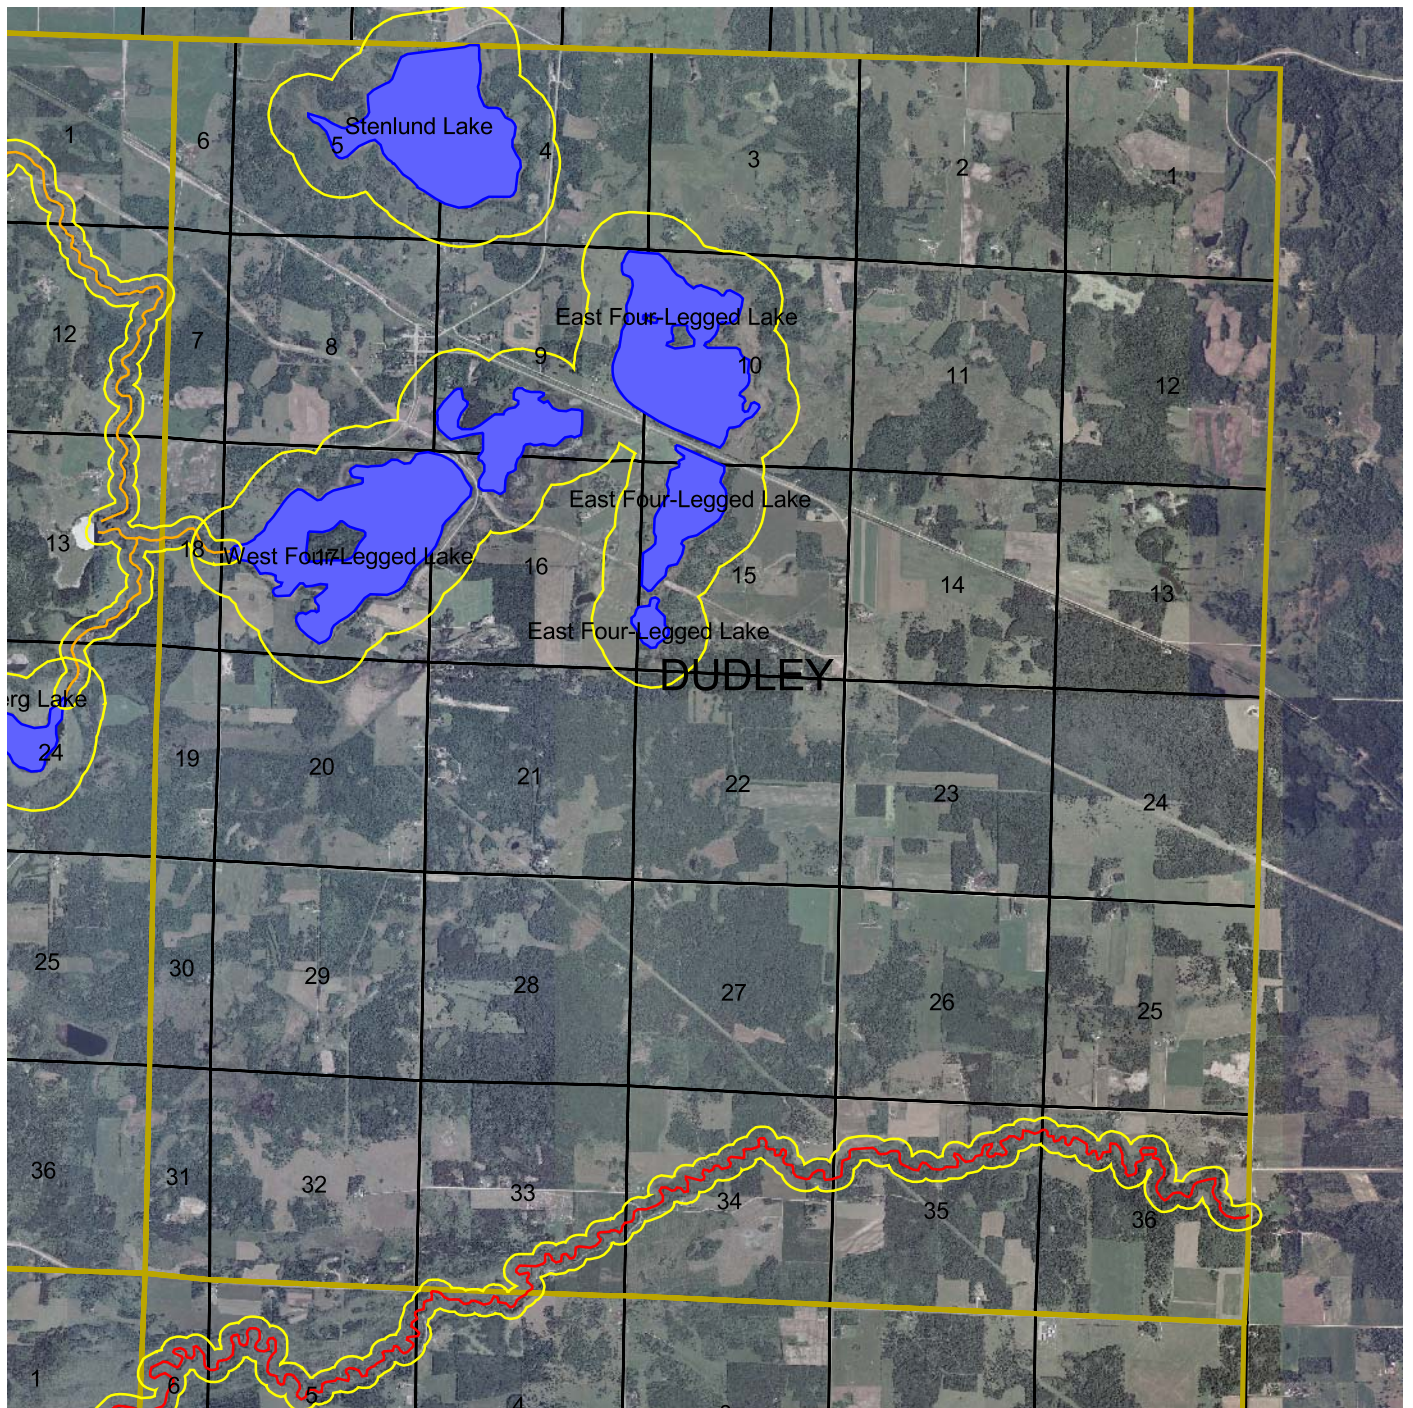

# Dudley Township

Clearwater County  
Environmental Services

## Shoreland Management Zone

Protected Streams

Agricultural

Forested

Transitional

Tributary

Protected Lakes

Sections

Township

Image

NAIP 2003 Color Aerial

Shoreland Management Zone:  
1000' from lakes - 300' from streams